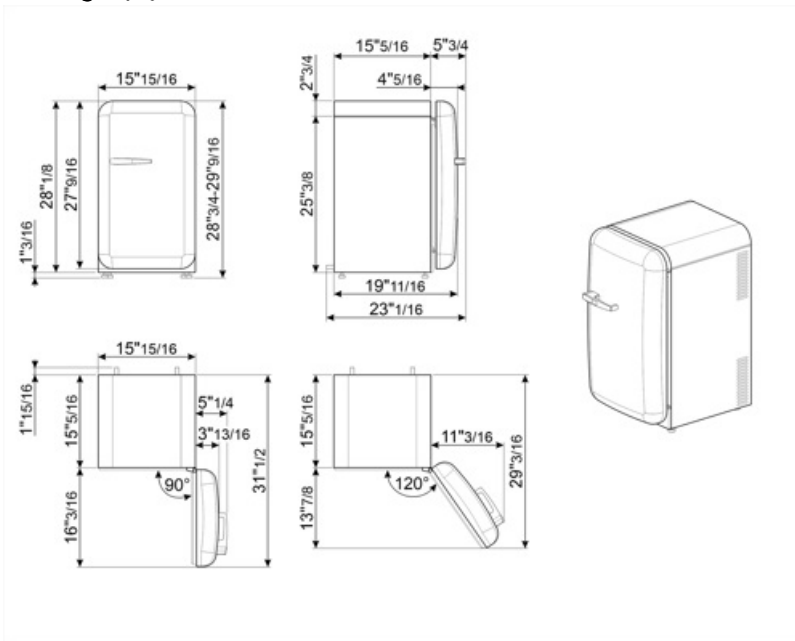

Power cord length

70 7/8 "

Voltage (V)

110 V

Not included accessories

KITCABLE90UK

Cable with IEC connector and UK plug

Symbols glossary (TT)