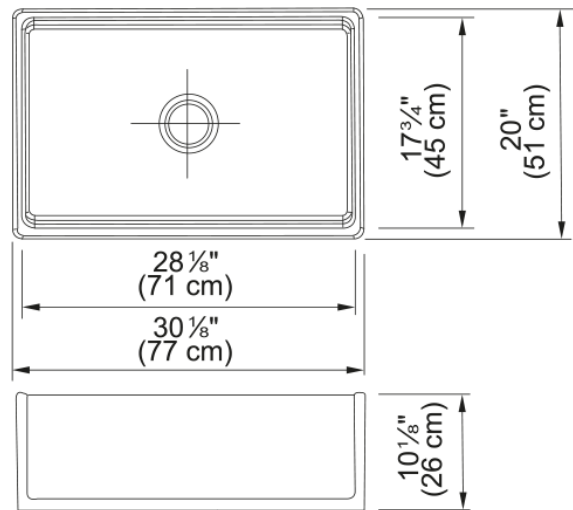

Farm House Fireclay Sink - FHK710-30WH | 130.0079.634

30.12-in. x 20.0-in. White Fireclay Single Bowl Apron Front Kitchen Sink. The perfect blend of nature and design, Franke apron-front fireclay sinks are made of liquid ceramic which is then fired to create a material that feels incomparably smooth and is tremendously hard-wearing. The Franke Farm House collection will compliment a classic or modern design, and the 9" deep bowls provide ample space for any kitchen task.

Aspect

Sink type	Sink
Type of material	Fireclay
Number of bowls	1
Color	White
Surface finish	Glossy

Product Dimensions

Length (right to left)	30.315
Width (front to back)	20.079
Large bowl size: right to left	27.953
Large bowl size: front to back	18.11
Large bowl: depth	10.236

Installation

Minimum cabinet size	33"
----------------------	-----

Product specifications

Installation type	Apron front
Drain hole	3 1/2"
Position of drainer	No drainer

Product identification

Product brand	FRANKE
Product family	None
Collection	Farm House
Certified by	ICC