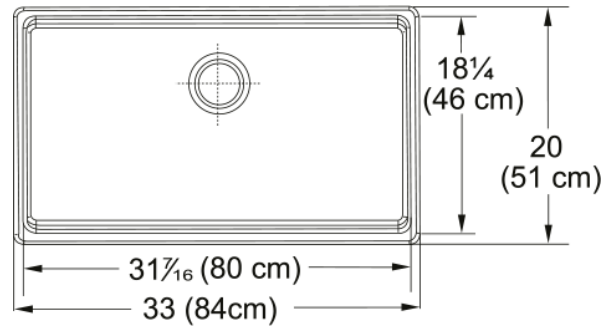

Farm House Fireclay Sink - FHK710-33WH | 130.0079.638

33.0-in. x 20.0-in. White Fireclay Single Bowl Apron Front Kitchen Sink. The perfect blend of nature and design, Franke apron-front fireclay sinks are made of liquid ceramic which is then fired to create a material that feels incomparably smooth and is tremendously hard-wearing. The Franke Farm House collection will compliment a classic or modern design, and the 9" deep bowls provide ample space for any kitchen task.

Aspect

Sink type	Sink
Type of material	Fireclay
Number of bowls	1
Color	White
Surface finish	Glossy

Product Dimensions

Length (right to left)	33.071
Width (front to back)	20.079
Large bowl size: right to left	31.496
Large bowl size: front to back	18.11
Large bowl: depth	10.236

Installation

Minimum cabinet size	33"

Product specifications

Installation type	Apron front
Drain hole	3 1/2"
Position of drainer	No drainer

Product identification

Product brand	FRANKE
Product family	None
Collection	Farm House
Certified by	ICC

Features

Drainers number	No drainer
Product reversibility	No
Faucet ledge	No