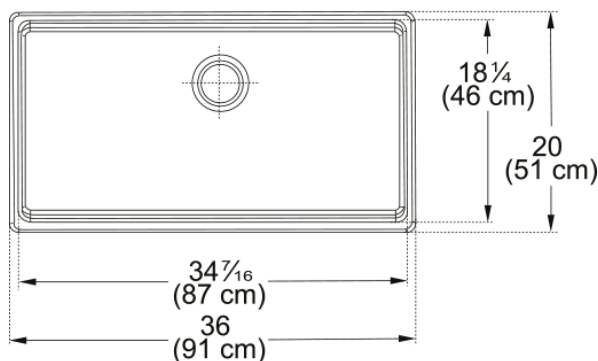

Farm House Fireclay Sink - FHK710-36WH | 130.0079.641

36.0-in. x 20.0-in. White Fireclay Single Bowl Apron Front Kitchen Sink. The perfect blend of nature and design, Franke apron-front fireclay sinks are made of liquid ceramic which is then fired to create a material that feels incomparably smooth and is tremendously hard-wearing. The Franke Farm House collection will compliment a classic or modern design, and the 9" deep bowls provide ample space for any kitchen task.

Aspect

Sink type	Sink
Type of material	Fireclay
Number of bowls	1
Color	White
Surface finish	Glossy

Product Dimensions

Length (right to left)	35.827
Width (front to back)	20.079
Large bowl size: right to left	34.252
Large bowl size: front to back	18.11
Large bowl: depth	10.236

Installation

Minimum cabinet size	36"

Product specifications

Installation type	Apron front
Drain hole	3 1/2"
Position of drainer	No drainer

Product identification

Product brand	FRANKE
Product family	None
Collection	Farm House
Certified by	ICC

Features

Drainers number	No drainer
Product reversibility	No
Faucet ledge	No