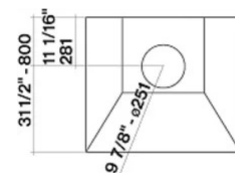

**Version** FOPYR36W12OS / Wall 36" (90 cm) - 1200 CFM  
**Collection** Outdoor

**FEATURES AND PROPERTIES**

**Materials/Finishes** Scotch brite stainless steel (AISI 304)  
**Control** Knob control  
**Ducting type** Extracting/Filtering  
**Chimney** Optional Chimney  
**Installation type** Wall  
**Lighting** LED Strip (3000K)  
**Filters** Professional Baffle Filters  
**Ducting type**  
**Dimensions** 36 in

**Motor** 2x600 CFM  
**Minimum sound level** 0 dB (A)re1pW I.E.C. 60704-2-13  
**Maximum sound level** 0 dB (A)re1pW I.E.C. 60704-2-13

**WEIGHTS AND DIMENSIONS**

**Gross weight** 107 lbs  
**Net weight** 91 lbs  
**Volume** 25 ft  
**Packaging dimensions** L 41 x H 36 x D30 in