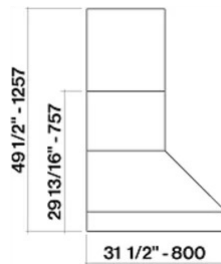

**Version** FOPYR36W12OS / Wall 36" (90 cm) - 1200 CFM  
**Collection** Outdoor

**FEATURES AND PROPERTIES**

**Materials/Finishes** Scotch brite stainless steel (AISI 304)  
**Control** Knob control  
**Ducting type** Extracting/Filtering  
**Chimney** Optional Chimney  
**Installation type** Wall  
**Lighting** LED Strip (3000K)  
**Filters** Professional Baffle Filters  
**Ducting type**  
**Dimensions** 36 in

Photograph is for information purposes only. May not correspond to the selected version

**ELECTRICAL CONNECTION AND CONSUMPTION**

**Maximum consumption** 680 W  
**Voltage/Frequency** 110-120V 60Hz

**BLOWER PERFORMANCE**

**Motor** 2x600 CFM  
**Minimum sound level** 0 dB (A)re1pW I.E.C. 60704-2-13  
**Maximum sound level** 0 dB (A)re1pW I.E.C. 60704-2-13

**WEIGHTS AND DIMENSIONS**

**Gross weight** 107 lbs  
**Net weight** 91 lbs  
**Volume** 25 ft  
**Packaging dimensions** L 41 x H 36 x D30 in

Top view