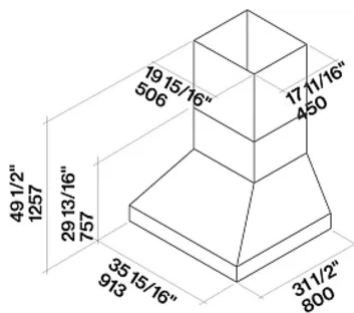

**Version** FOPYR36W12OS / Wall 36" (90 cm) - 1200 CFM  
**Collection** Outdoor

**FEATURES AND PROPERTIES**

**Materials/Finishes** Scotch brite stainless steel (AISI 304)  
**Control** Knob control  
**Ducting type** Extracting/Filtering  
**Chimney** Optional Chimney  
**Installation type** Wall  
**Lighting** LED Strip (3000K)  
**Filters** Professional Baffle Filters  
**Ducting type**  
**Dimensions** 36 in

**Motor** 2x600 CFM  
**Minimum sound level** 0 dB (A)re1pW I.E.C. 60704-2-13  
**Maximum sound level** 0 dB (A)re1pW I.E.C. 60704-2-13

**WEIGHTS AND DIMENSIONS**

**Gross weight** 107 lbs  
**Net weight** 91 lbs  
**Volume** 25 ft  
**Packaging dimensions** L 41 x H 36 x D30 in

Top view