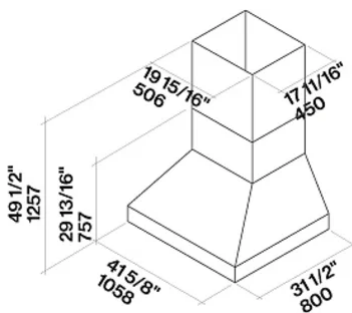

Version FOPYR42W12OS / Wall 42" (106 cm) - 1200 CFM
Collection Outdoor

FEATURES AND PROPERTIES

Materials/Finishes Scotch brite stainless steel (AISI 304)
Control Knob control
Ducting type Extracting/Filtering
Chimney Optional Chimney
Installation type Wall
Lighting LED Strip (3000K)
Filters Professional Baffle Filters
Ducting type
Dimensions 42 in

WEIGHTS AND DIMENSIONS

Gross weight 118 lbs
Net weight 103 lbs
Volume 31 ft
Packaging dimensions L 53 x H 36 x D29 in

Lateral view

Top view