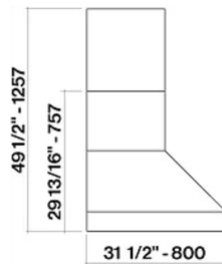

Version FOPYR42W12OS / Wall 42" (106 cm) - 1200 CFM
Collection Outdoor

FEATURES AND PROPERTIES

Materials/Finishes Scotch brite stainless steel (AISI 304)
Control Knob control
Ducting type Extracting/Filtering
Chimney Optional Chimney
Installation type Wall
Lighting LED Strip (3000K)
Filters Professional Baffle Filters
Ducting type
Dimensions 42 in

WEIGHTS AND DIMENSIONS

Gross weight 118 lbs
Net weight 103 lbs
Volume 31 ft
Packaging dimensions L 53 x H 36 x D29 in

Lateral view

Top view