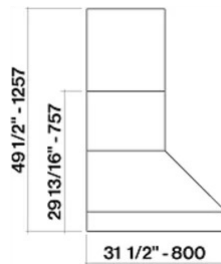

**Version** FOPYR48W12OS / Wall 48" (120 cm) - 1200 CFM  
**Collection** Outdoor

**FEATURES AND PROPERTIES**

**Materials/Finishes** Scotch brite stainless steel (AISI 304)  
**Control** Knob control  
**Ducting type** Extracting/Filtering  
**Chimney** Optional Chimney  
**Installation type** Wall  
**Lighting** LED Strip (3000K)  
**Filters** Professional Baffle Filters  
**Ducting type**  
**Dimensions** 48 in

Photograph is for information purposes only. May not correspond to the selected version

**ELECTRICAL CONNECTION AND CONSUMPTION**

**Maximum consumption** 680 W  
**Voltage/Frequency** 110-120V 60Hz

**BLOWER PERFORMANCE**

**Motor** 2x600 CFM  
**Minimum sound level** 0 dB (A)re1pW I.E.C. 60704-2-13  
**Maximum sound level** 0 dB (A)re1pW I.E.C. 60704-2-13

**WEIGHTS AND DIMENSIONS**

**Gross weight** 124 lbs  
**Net weight** 108 lbs  
**Volume** 31 ft  
**Packaging dimensions** L 53 x H 36 x D29 in

Lateral view

Top view