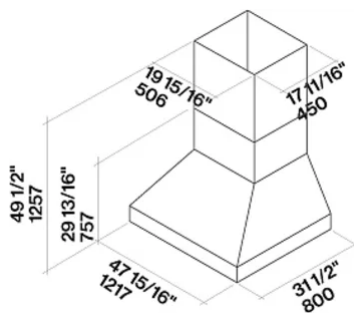

**Version** FOPYR48W12OS / Wall 48" (120 cm) - 1200 CFM  
**Collection** Outdoor

**FEATURES AND PROPERTIES**

**Materials/Finishes** Scotch brite stainless steel (AISI 304)  
**Control** Knob control  
**Ducting type** Extracting/Filtering  
**Chimney** Optional Chimney  
**Installation type** Wall  
**Lighting** LED Strip (3000K)  
**Filters** Professional Baffle Filters  
**Ducting type**  
**Dimensions** 48 in

**Motor** 2x600 CFM  
**Minimum sound level** 0 dB (A)re1pW I.E.C. 60704-2-13  
**Maximum sound level** 0 dB (A)re1pW I.E.C. 60704-2-13

**WEIGHTS AND DIMENSIONS**

**Gross weight** 124 lbs  
**Net weight** 108 lbs  
**Volume** 31 ft  
**Packaging dimensions** L 53 x H 36 x D29 in

Lateral view

Top view