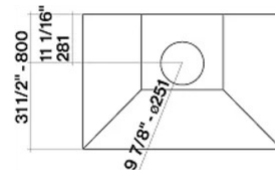

**Version** FOPYR48W12OS / Wall 48" (120 cm) - 1200 CFM  
**Collection** Outdoor

**FEATURES AND PROPERTIES**

**Materials/Finishes** Scotch brite stainless steel (AISI 304)  
**Control** Knob control  
**Ducting type** Extracting/Filtering  
**Chimney** Optional Chimney  
**Installation type** Wall  
**Lighting** LED Strip (3000K)  
**Filters** Professional Baffle Filters  
**Ducting type**  
**Dimensions** 48 in

**Motor** 2x600 CFM  
**Minimum sound level** 0 dB (A)re1pW I.E.C. 60704-2-13  
**Maximum sound level** 0 dB (A)re1pW I.E.C. 60704-2-13

**WEIGHTS AND DIMENSIONS**

**Gross weight** 124 lbs  
**Net weight** 108 lbs  
**Volume** 31 ft  
**Packaging dimensions** L 53 x H 36 x D29 in

Lateral view

Top view