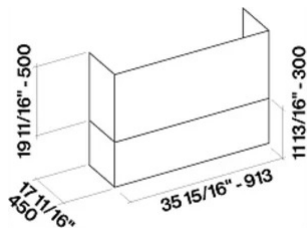

Version FOZEU36W12OS / Wall 36" (90 cm) - 1200 CFM
Collection Outdoor

FEATURES AND PROPERTIES

Materials/Finishes Scotch brite stainless steel (AISI 304)
Control Knob control
Ducting type Extracting/Filtering
Chimney Optional Chimney
Installation type Wall
Lighting LED Strip (3000K)
Filters Professional Baffle Filters
Ducting type
Dimensions 36 in

WEIGHTS AND DIMENSIONS

Gross weight 98 lbs
Net weight 83 lbs
Volume 25 ft
Packaging dimensions L 41 x H 36 x D30 in

Lateral view

Top view

Optional chimney

OPTIONAL ACCESSORIES

Code	Description
KCPHN.001#IF	Zeus Outdoor Stainless steel Chimney 36"