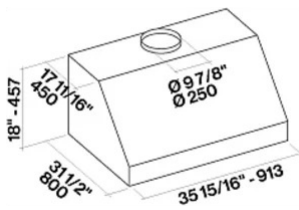

Version FOZEU36W12OS / Wall 36" (90 cm) - 1200 CFM
Collection Outdoor

FEATURES AND PROPERTIES

Materials/Finishes Scotch brite stainless steel (AISI 304)
Control Knob control
Ducting type Extracting/Filtering
Chimney Optional Chimney
Installation type Wall
Lighting LED Strip (3000K)
Filters Professional Baffle Filters
Ducting type
Dimensions 36 in

WEIGHTS AND DIMENSIONS

Gross weight 98 lbs
Net weight 83 lbs
Volume 25 ft
Packaging dimensions L 41 x H 36 x D30 in

Lateral view

Top view

Optional chimney

OPTIONAL ACCESSORIES

Code	Description
KCPHN.001#IF	Zeus Outdoor Stainless steel Chimney 36"