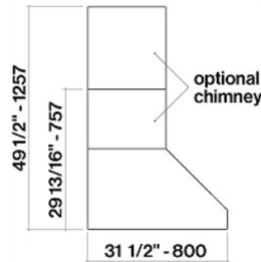

Version FOZEU36W12OS / Wall 36" (90 cm) - 1200 CFM
Collection Outdoor

FEATURES AND PROPERTIES

Materials/Finishes Scotch brite stainless steel (AISI 304)
Control Knob control
Ducting type Extracting/Filtering
Chimney Optional Chimney
Installation type Wall
Lighting LED Strip (3000K)
Filters Professional Baffle Filters
Ducting type
Dimensions 36 in

Photograph is for information purposes only. May not correspond to the selected version

ELECTRICAL CONNECTION AND CONSUMPTION

Maximum consumption 680 W
Voltage/Frequency 110-120V 60Hz

BLOWER PERFORMANCE

Motor 2x600 CFM
Minimum sound level 0 dB (A)re1pW I.E.C. 60704-2-13
Maximum sound level 0 dB (A)re1pW I.E.C. 60704-2-13

WEIGHTS AND DIMENSIONS

Gross weight 98 lbs
Net weight 83 lbs
Volume 25 ft
Packaging dimensions L 41 x H 36 x D30 in

Lateral view

Top view

Optional chimney

OPTIONAL ACCESSORIES

Code	Description
KCPHN.001#IF	Zeus Outdoor Stainless steel Chimney 36"