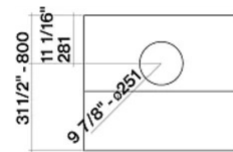

WEIGHTS AND DIMENSIONS

Gross weight 98 lbs
Net weight 83 lbs
Volume 25 ft
Packaging dimensions L 41 x H 36 x D30 in

Lateral view

Top view

Optional chimney

OPTIONAL ACCESSORIES

Code	Description
KCPHN.001#IF	Zeus Outdoor Stainless steel Chimney 36"