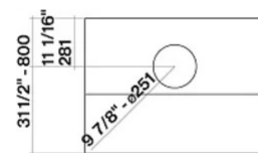

Photograph is for information purposes only. May not correspond to the selected version

**ELECTRICAL CONNECTION AND CONSUMPTION**

**Maximum consumption** 680 W  
**Voltage/Frequency** 110-120V 60Hz

**BLOWER PERFORMANCE**

**Motor** 2x600 CFM  
**Minimum sound level** 0 dB (A)re1pW I.E.C. 60704-2-13  
**Maximum sound level** 0 dB (A)re1pW I.E.C. 60704-2-13

**WEIGHTS AND DIMENSIONS**

**Gross weight** 112 lbs  
**Net weight** 96 lbs  
**Volume** 31 ft  
**Packaging dimensions** L 53 x H 36 x D29 in