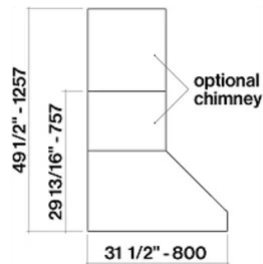

**Version** FOZEU42W12OS / Wall 42" (106 cm) - 1200 CFM  
**Collection** Outdoor

**FEATURES AND PROPERTIES**

**Materials/Finishes** Scotch brite stainless steel (AISI 304)  
**Control** Knob control  
**Ducting type** Extracting/Filtering  
**Chimney** Optional Chimney  
**Installation type** Wall  
**Lighting** LED Strip (3000K)  
**Filters** Professional Baffle Filters  
**Ducting type**  
**Dimensions** 42 in

Photograph is for information purposes only. May not correspond to the selected version

**ELECTRICAL CONNECTION AND CONSUMPTION**

**Maximum consumption** 680 W  
**Voltage/Frequency** 110-120V 60Hz

**BLOWER PERFORMANCE**

**Motor** 2x600 CFM  
**Minimum sound level** 0 dB (A)re1pW I.E.C. 60704-2-13  
**Maximum sound level** 0 dB (A)re1pW I.E.C. 60704-2-13

**WEIGHTS AND DIMENSIONS**

**Gross weight** 112 lbs  
**Net weight** 96 lbs  
**Volume** 31 ft  
**Packaging dimensions** L 53 x H 36 x D29 in