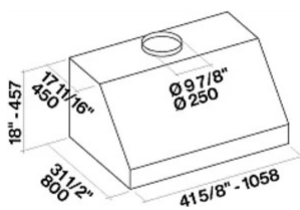

**Version** FOZEU42W12OS / Wall 42" (106 cm) - 1200 CFM  
**Collection** Outdoor

**FEATURES AND PROPERTIES**

**Materials/Finishes** Scotch brite stainless steel (AISI 304)  
**Control** Knob control  
**Ducting type** Extracting/Filtering  
**Chimney** Optional Chimney  
**Installation type** Wall  
**Lighting** LED Strip (3000K)  
**Filters** Professional Baffle Filters  
**Ducting type**  
**Dimensions** 42 in

Photograph is for information purposes only. May not correspond to the selected version

**ELECTRICAL CONNECTION AND CONSUMPTION**

**Maximum consumption** 680 W  
**Voltage/Frequency** 110-120V 60Hz

**BLOWER PERFORMANCE**

**Motor** 2x600 CFM  
**Minimum sound level** 0 dB (A)re1pW I.E.C. 60704-2-13  
**Maximum sound level** 0 dB (A)re1pW I.E.C. 60704-2-13

**WEIGHTS AND DIMENSIONS**

**Gross weight** 112 lbs  
**Net weight** 96 lbs  
**Volume** 31 ft  
**Packaging dimensions** L 53 x H 36 x D29 in