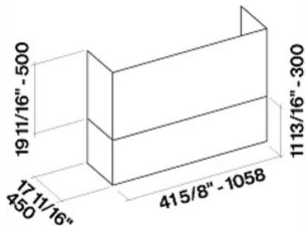

**Version** FOZEU42W12OS / Wall 42" (106 cm) - 1200 CFM  
**Collection** Outdoor

**FEATURES AND PROPERTIES**

**Materials/Finishes** Scotch brite stainless steel (AISI 304)  
**Control** Knob control  
**Ducting type** Extracting/Filtering  
**Chimney** Optional Chimney  
**Installation type** Wall  
**Lighting** LED Strip (3000K)  
**Filters** Professional Baffle Filters  
**Ducting type**  
**Dimensions** 42 in

**Motor** 2x600 CFM  
**Minimum sound level** 0 dB (A)re1pW I.E.C. 60704-2-13  
**Maximum sound level** 0 dB (A)re1pW I.E.C. 60704-2-13

**WEIGHTS AND DIMENSIONS**

**Gross weight** 112 lbs  
**Net weight** 96 lbs  
**Volume** 31 ft  
**Packaging dimensions** L 53 x H 36 x D29 in