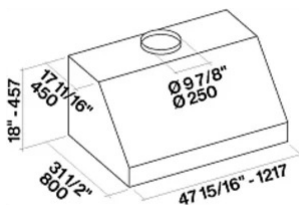

Version FOZEU48W12OS / Wall 48" (120 cm) - 1200 CFM
Collection Outdoor

FEATURES AND PROPERTIES

Materials/Finishes Scotch brite stainless steel (AISI 304)
Control Knob control
Ducting type Extracting/Filtering
Chimney Optional Chimney
Installation type Wall
Lighting LED Strip (3000K)
Filters Professional Baffle Filters
Ducting type
Dimensions 48 in

WEIGHTS AND DIMENSIONS

Gross weight 119 lbs
Net weight 104 lbs
Volume 31 ft
Packaging dimensions L 53 x H 36 x D29 in

Optional chimney

OPTIONAL ACCESSORIES

Code	Description
KCPHN.003#IF	Zeus Outdoor Stainless steel Chimney 48"