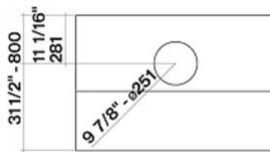

WEIGHTS AND DIMENSIONS

Gross weight 119 lbs
Net weight 104 lbs
Volume 31 ft
Packaging dimensions L 53 x H 36 x D29 in

Optional chimney

OPTIONAL ACCESSORIES

Code	Description
KCPHN.003#IF	Zeus Outdoor Stainless steel Chimney 48"