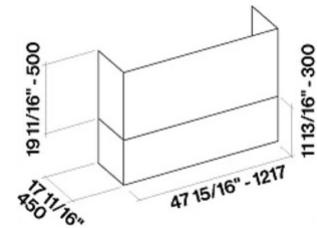

Version FOZEU48W12OS / Wall 48" (120 cm) - 1200 CFM
Collection Outdoor

FEATURES AND PROPERTIES

Materials/Finishes Scotch brite stainless steel (AISI 304)
Control Knob control
Ducting type Extracting/Filtering
Chimney Optional Chimney
Installation type Wall
Lighting LED Strip (3000K)
Filters Professional Baffle Filters
Ducting type
Dimensions 48 in

WEIGHTS AND DIMENSIONS

Gross weight 119 lbs
Net weight 104 lbs
Volume 31 ft
Packaging dimensions L 53 x H 36 x D29 in

Optional chimney

OPTIONAL ACCESSORIES

Code	Description
KCPHN.003#IF	Zeus Outdoor Stainless steel Chimney 48"