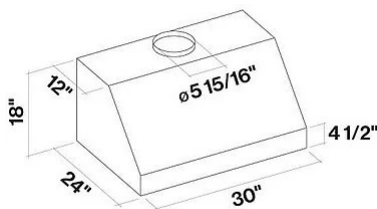

|                           |  |
|---------------------------|--|
| <b>Materials/Finishes</b> | Scotch brite stainless steel   |
| <b>Control</b>            | Knob control   |
| <b>Ducting type</b>       | Extracting/Filtering   |
| <b>Installation type</b>  | Wall   |
| <b>Lighting</b>           | Led 2x1,2 W - 3200 K   |
| <b>Filters</b>            | Professional Baffle Filters  |
| <b>Ducting type</b>       |  |
| <b>Dimensions</b>         | 30 in  |
| <b>Notes</b>              | Recommended mounting height from cooking surface to hood bottom: 24" - 35" |

**WEIGHTS AND DIMENSIONS**

|                             |                      |
|-----------------------------|----------------------|
| <b>Gross weight</b>         | 61 lbs               |
| <b>Net weight</b>           | 49 lbs               |
| <b>Volume</b>               | 15 ft                |
| <b>Packaging dimensions</b> | L 40 x H 28 x D24 in |