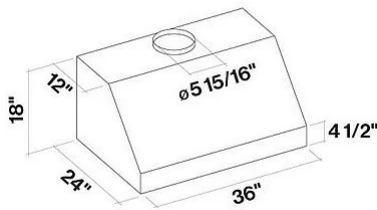

Version	FP18P36W6SS-3 / Pro series 18 36" (90 cm) - 600 CFM
Collection	Professional

FEATURES AND PROPERTIES

Materials/Finishes	Scotch brite stainless steel
Control	Knob control
Ducting type	Extracting/Filtering
Installation type	Wall
Lighting	LED
Filters	Professional Baffle Filters
Ducting type	
Dimensions	36 in
Notes	Recommended mounting height from cooking surface to hood bottom: 24" - 35"

WEIGHTS AND DIMENSIONS

Gross weight	69 lbs
Net weight	57 lbs
Volume	15 ft
Packaging dimensions	L 40 x H 28 x D24 in

OPTIONAL ACCESSORIES

Code	Description
KACL.815	Protective cleaning cloths for stainless steel (box 10 pcs)
101080195	Metallic filter
KCPHN.005#3F	Zeus Stainless steel Chimney 36"/90cm