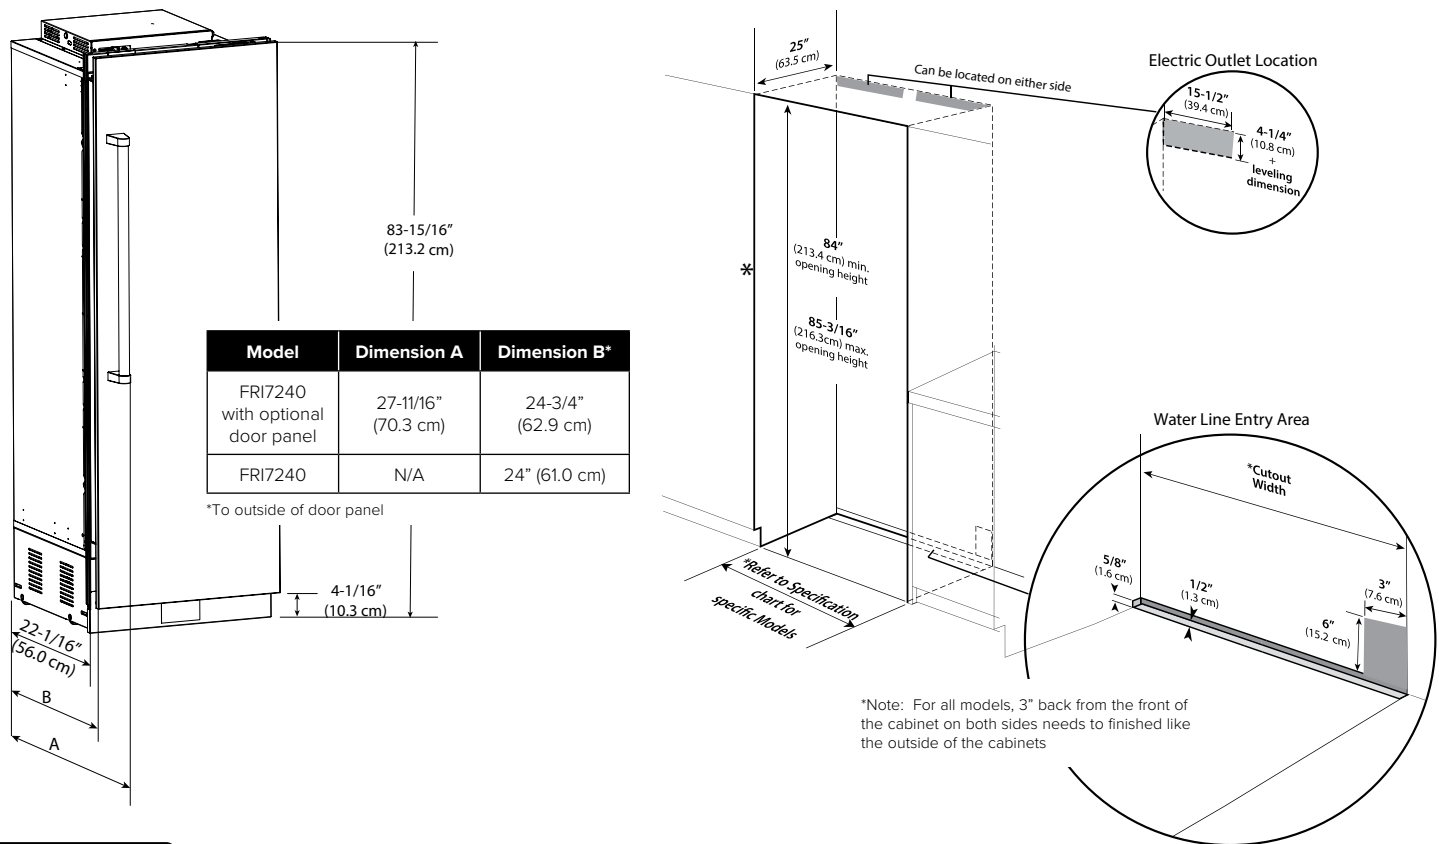

7 SERIES INTEGRATED 24"W. ALL REFRIGERATOR

Viking 7 Series – FRI

24" INTEGRATED ALL REFRIGERATOR		
DESCRIPTION	FRI7240 (WITH OPTIONAL DOOR PANEL)	FRI7240 (WITH CUSTOM PANEL)
Overall Width	24" (61.0 cm)	
Overall Height (from bottom)	83-15/16" (213.2 cm) min to 84-3/4" (215.7 cm) max	
Overall Depth from rear	To front edge kickplate: 22-1/16" (56.0 cm) To front of door panel: 24-3/4" (62.9 cm)	
	To front of handle endcap: 27-11/16" (70.3 cm)	To front of handle endcap: 27-5/16" (69.4 cm)
Cutout Width	24" (61.0 cm)	
Cutout Height	84" (213.4 cm) min to 85-3/16" (216.3 cm) max	
Cutout Depth	25" (63.5 cm) min.	
Electrical Requirements	115 volt, 60 Hz, 15 amp dedicated circuit; 3-wire cord with grounded 3-prong plug attached to product	
Maximum Amp Usage	9.9 amps	
Inlet Water Requirements	1/4" copper tubing inlet waterline; minimum 20 psi; maximum 120 psi	
Overall interior capacity	12.9 cu. ft. (366.9 liters)	
Approximate Shipping Weight	450 lbs. (202.5 kg)	

Please do not prepare installation from brochure data only. See installation instructions for important clearance/installation information.

VIKING RANGE, LLC 111 FRONT STREET GREENWOOD, MISSISSIPPI 38930 USA

For detailed product information, model numbers, or to request a quote call 1-888-845-4641 or visit vikingrange.com
© 2023 Viking Range, LLC All rights reserved. Specifications subject to change without notice.