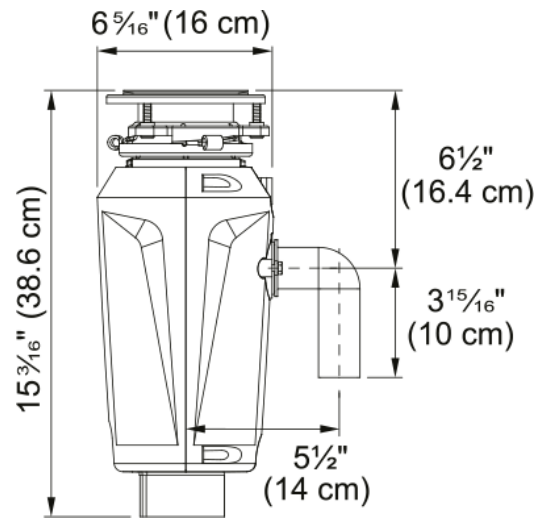

1 HP Food Waste Disposer - FWDS100 | 134.0713.689

Franke Elite Slimline 1 HP Continuous Feed Waste Disposer with jam resistant 2750 RPM Twist Force Motor. Designed for daily family use, Franke food waste disposers effortlessly manage food waste, reduce odors and germs, and promote sustainability in the kitchen. With quick operation, fine grinding for septic systems, and reduced energy consumption, our disposers excel in performance and affordability. Our advanced technology ensures unparalleled performance, with a specially engineered insulated shell for noise reduction, a powerful Twist Force DC motor for efficient grinding, and a hygiene safeguard to fight against the growth of bacteria.

Aspect

Product type Food waste disposer

Energy specifications

Voltage 120 V

Product identification

Product brand FRANKE

Product family None

Collection Elite Slimline

Features

Horsepower 1 HP

Motor speed 2750.0

Waste disposer motor type Permanent magnet

Feed type Continuous