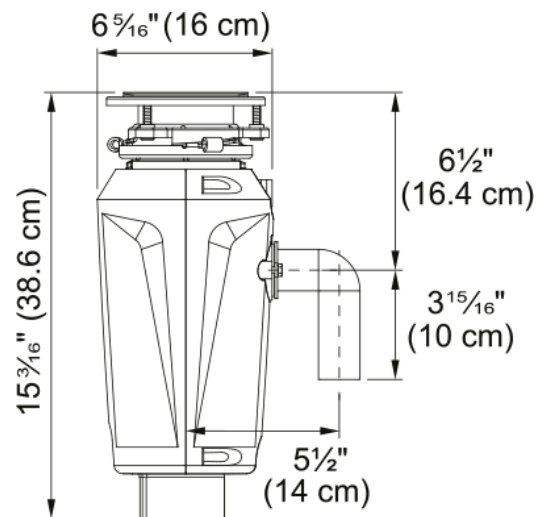

3/4 HP Food Waste Disposer - FWDS75 | 134.0713.690

Franke Elite Slimline 3/4 HP Continuous Feed Waste Disposer with jam resistant 2700 RPM Twist Force Motor. Designed for daily family use, Franke food waste disposers effortlessly manage food waste, reduce odors and germs, and promote sustainability in the kitchen. With quick operation, fine grinding for septic systems, and reduced energy consumption, our disposers excel in performance and affordability. Our advanced technology ensures unparalleled performance, with a specially engineered insulated shell for noise reduction, a powerful Twist Force DC motor for efficient grinding, and a hygiene safeguard to fight against the growth of bacteria.

Aspect

Product type Food waste disposer

Energy specifications

Voltage 120 V

Product identification

Product brand FRANKE

Product family None

Collection Elite Slimline

Features

Horsepower 3/4 HP

Motor speed 2700.0

Waste disposer motor type Permanent magnet

Feed type Continuous