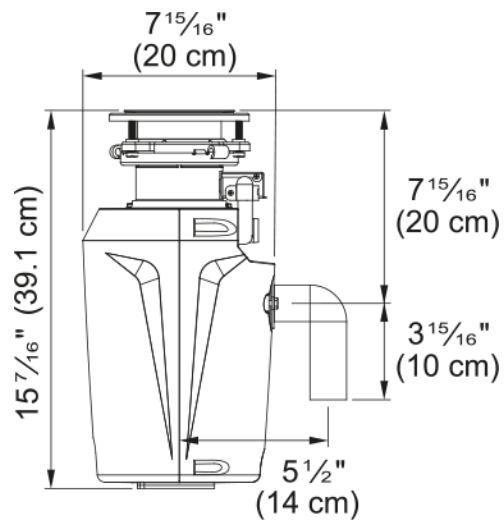

3/4 HP Food Waste Disposer - FWDS75BF | 134.0713.701

Franke Elite Slimline 3/4 HP Batch Feed Waste Disposer with jam resistant 2700 RPM Twist Force Motor. Designed for daily family use, Franke food waste disposers effortlessly manage food waste, reduce odors and germs, and promote sustainability in the kitchen. With quick operation, fine grinding for septic systems, and reduced energy consumption, our disposers excel in performance and affordability. Our advanced technology ensures unparalleled performance, with a specially engineered insulated shell for noise reduction, a powerful Twist Force DC motor for efficient grinding, and a hygiene safeguard to fight against the growth of bacteria. **Available Summer 2024**

Aspect

Product type Food waste disposer

Energy specifications

Voltage 120 V

Product identification

Product brand FRANKE

Product family None

Collection Elite Slimline

Features

Horsepower 3/4 HP

Motor speed 2700.0

Waste disposer motor type Permanent magnet

Feed type Batch feed