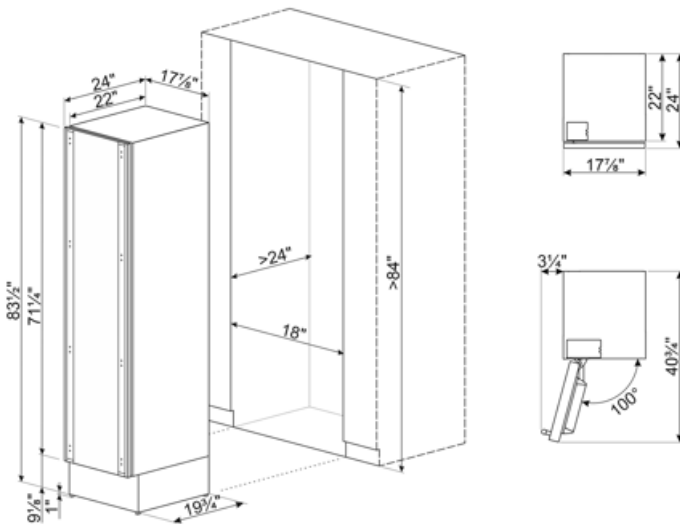

FZU18L

Product family	Freezers
Installation	Built-in
Category	One Door
Reference width	Until 60
Reference height	Higher than 200
Cooling type	No-frost
Hinge	Door-to-door
Hinge position	Left

Aesthetic

Aesthetics	Universal	Drawers profile color	White
Material	Steel	Display	TFT
Side material	Metal		

Metal panel on the back Metal of the fridge

Performance / Energy Label

Annual energy consumption	480 KWh/year	Climatic class	SN, N, ST, T
Total volume	61.3 gal		

Electrical Connection

Plug	(B) USA 120V	Frequency (Hz)	60 Hz
Current	2.5 A	Power cord length	78 3/4 "
Voltage	115 V		