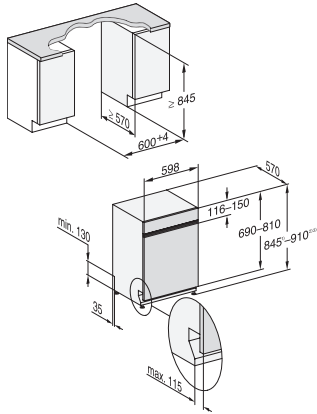

G 7936 SCi AutoDos
Semi-integrated dishwasher
39 dB | Cutlery tray | MaxiComfort baskets | M Touch | BrilliantLight

EAN: 4002516770770 / Material number: 12496970 /
Old Material Number: 21793654USA

Energy Saver	•
Extra Quiet 37 dB(A)	•
Tall items	•
Glasses – No Rinse Aid	•
Appliance care	•
Rinse out salt	•
Rinse & Hold	•
Filters	•
Dishwashing options	
AutoDos	•
BottleClean	•
Quick	•
IntenseZone	•
Extra Clean	•
Extra dry	•
Baskets	
Cutlery loading	3D MultiFlex Tray
FlexCare glass holder	2
FlexCare cup rack	1
Basket design	MaxiComfort
MultiClip	•
FlexCare Glass & Bottle	•
XL-Assist	•
StrawClean	•
Safety	
Waterproof system	•
Check filter saturation indicator	•
Child Safety lock	•
System lock	•
Technical data	
Niche width min in in.(mm)	23 5/8 (600)
Niche width max in in.(mm)	23 5/8 (600)
Niche height min in in.(mm)	33 3/4 (855)
Niche height max in in.(mm)	36 1/4 (920)
Niche depth in in.(mm)	22 1/2 (570)
Appliance width in in.(mm)	23 5/8 (598)
Appliance height in in.(mm)	33 3/4 (855)
Appliance depth in in.(mm)	22 1/2 (570)
Appliance depth with door open in in.(cm)	47 1/2 (120.5)
Net weight in lbs. (kg)	109 (49.2)
Total connected load in kW	1.40
Voltage in V	120
Fuse rating in A	15
Number of phases	1
Electrical frequency standard	60
Length of water inlet hose in m	5 (1.50)
Length of water drain hose in m	5 (1.50)
Length of electrical wire in ft (m)	4 (1.20)

G 7936 SCi AutoDos

Semi-integrated dishwasher

39 dB | Cutlery tray | MaxiComfort baskets | M Touch | BrilliantLight

G7000, integrated dishwasher, XXL, 60cm (installation drawing)

1) Plinth height 35-155 mm, 2) Plinth height 100-220 mm, 3) Appliance height max. 970 mm with plinth height conversion kit (Mat.-Nr. 6.394.761), ,