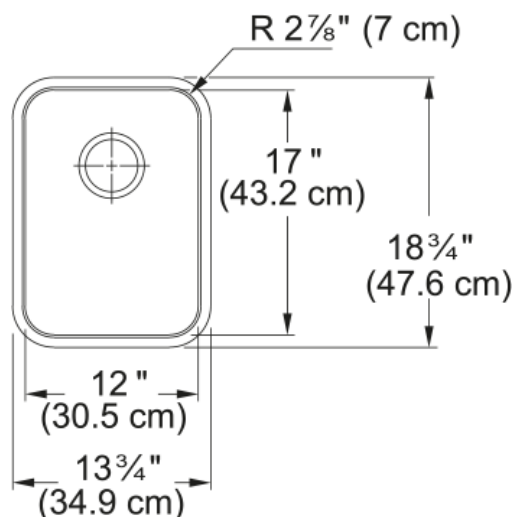

## Grande Undermount Sink - GDX11012 | 122.0260.550

13.75-in. x 18.75-in. 18 Gauge Stainless Steel Single Bowl Kitchen Sink. The simplicity of shape, the functionality of a deep bowl and the convenience of wide corners for easy cleaning creates the perfect sink, the Grande series will meet your everyday kitchen needs. Commercial grade 18-gauge stainless steel, heat and sound insulation to reduce the sound of running water into the bowl and keep water warmer for longer are the details that make the difference in these Grande sinks.

### Product Dimensions

Length (right to left)	13.74
Width (front to back)	18.74
Large bowl size: right to left	12.008
Large bowl size: front to back	17.008
Large bowl: depth	8

### Installation

Minimum cabinet size	18"
----------------------	-----

### Product specifications

Installation type	Undermount
Drain hole	3 1/2"
Position of drainer	No drainer