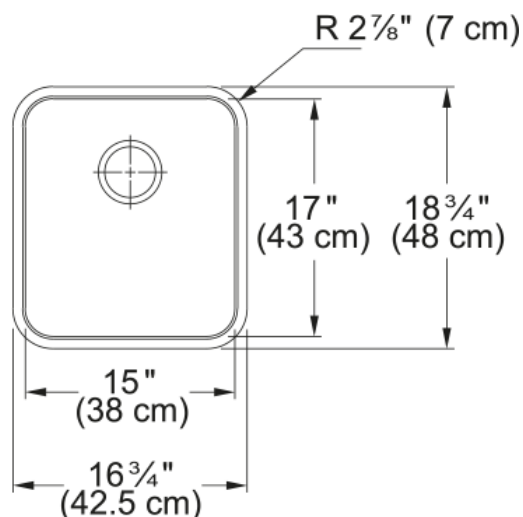

Grande Undermount Sink - GDX11015 | 122.0260.551

16.75-in. x 18.7-in. 18 Gauge Stainless Steel Undermount Single Bowl Prep/Bar Sink. With its simplicity of shape and the convenience of wide corners for easy cleaning the Grande series will meet your every day kitchen needs. The silky-glistening finish of Franke stainless steel comes from the final polish, making it easier to clean and with a greater resistance to corrosion.

Aspect

Sink type	Sink
Type of material	Stainless steel
Number of bowls	1
Color	Steel
Surface finish	Silk

Product Dimensions

Length (right to left)	16.732
Width (front to back)	18.898
Large bowl size: right to left	14.961
Large bowl size: front to back	16.929
Large bowl: depth	9

Installation

Minimum cabinet size	18"
----------------------	-----

Product specifications

Installation type	Undermount
Drain hole	3 1/2"
Position of drainer	No drainer

Product identification

Product brand	FRANKE
Collection	Grande
Certified by	IAPMO