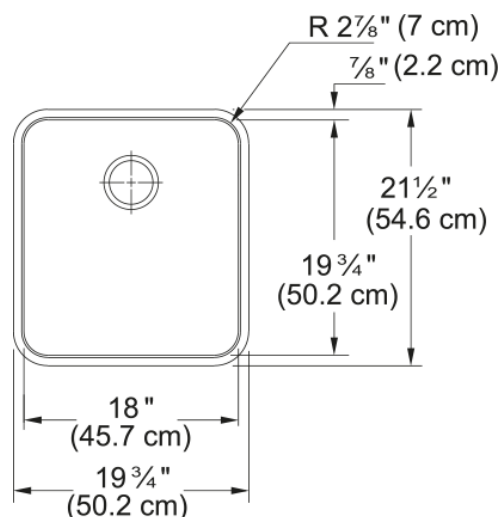

## Grande Undermount Sink - GDX11018 | 122.0260.552

19.75-in. x 21.5-in. 18 Gauge Stainless Steel Undermount Single Bowl Kitchen Sink. With the simplicity of shape, the functionality of a deep bowl, and the convenience of wide corners for easy cleaning, the Grande series will meet your every day kitchen needs. Commercial grade 18-gauge stainless steel, heat, and sound insulation to reduce the sound of running water into the bowl and keep the water warmer for longer.

### Product Dimensions

Length (right to left)	19.764
Width (front to back)	21.496
Large bowl size: right to left	17.992
Large bowl size: front to back	19.764
Large bowl: depth	9

### Installation

Minimum cabinet size	24"
----------------------	-----

### Product specifications

Installation type	Undermount
Drain hole	3 1/2"
Position of drainer	No drainer