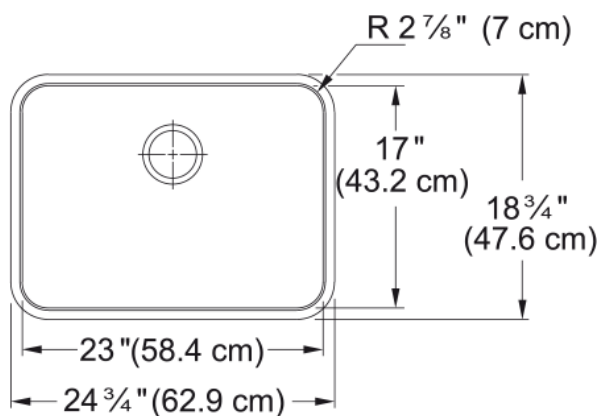

Grande Undermount Sink - GDX11023 | 122.0260.553

24.75-in. x 18.7-in. 18 Gauge Stainless Steel Undermount Single Bowl Kitchen Sink. With the simplicity of shape, the functionality of a deep bowl, and the convenience of wide corners for easy cleaning, the Grande series will meet your every day kitchen needs. Commercial grade 18-gauge stainless steel, heat, and sound insulation to reduce the sound of running water into the bowl and keep the water warmer for longer.

Aspect

| | |
|------------------|-----------------|
| Sink type | Sink |
| Type of material | Stainless steel |
| Number of bowls | 1 |
| Color | Steel |
| Surface finish | Silk |

Product Dimensions

| | |
|--------------------------------|--------|
| Length (right to left) | 24.764 |
| Width (front to back) | 18.74 |
| Large bowl size: right to left | 22.992 |
| Large bowl size: front to back | 17.008 |
| Large bowl: depth | 9 |

Installation

| | |
|----------------------|-----|
| Minimum cabinet size | 30" |
|----------------------|-----|

Product specifications

| | |
|---------------------|------------|
| Installation type | Undermount |
| Drain hole | 3 1/2" |
| Position of drainer | No drainer |