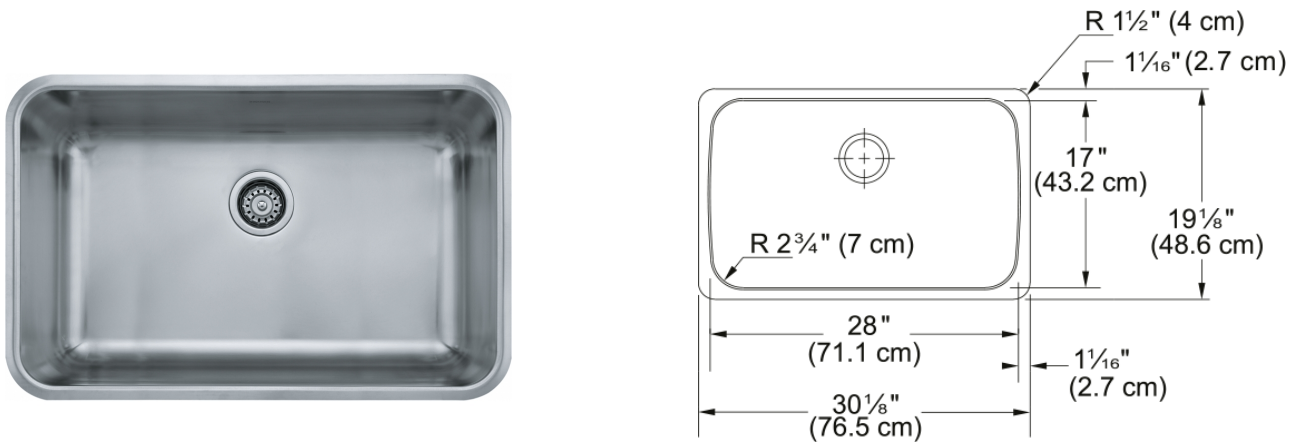

Grande Undermount Sink - GDX11028 | 122.0260.554

30.12-in. x 19.1-in. 18 Gauge Stainless Steel Undermount Single Bowl Kitchen Sink. With the simplicity of shape, the functionality of a deep bowl, and the convenience of wide corners for easy cleaning, the Grande series will meet your every day kitchen needs. Commercial grade 18-gauge stainless steel, heat, and sound insulation to reduce the sound of running water into the bowl and keep the water warmer for longer.

Aspect

| | |
|------------------|-----------------|
| Sink type | Sink |
| Type of material | Stainless steel |
| Number of bowls | 1 |
| Color | Steel |
| Surface finish | Silk |

Product Dimensions

| | |
|--------------------------------|--------|
| Length (right to left) | 30.118 |
| Width (front to back) | 19.134 |
| Large bowl size: right to left | 27.992 |
| Large bowl size: front to back | 17.008 |
| Large bowl: depth | 9 |