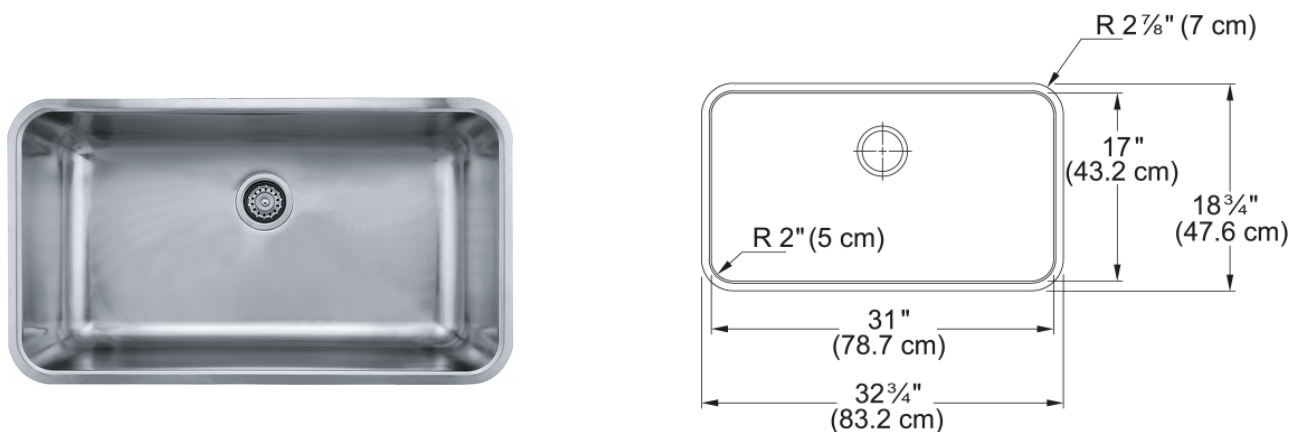

Grande Undermount Sink - GDX11031 | 122.0260.555

32.75-in. x 18.7-in. 18 Gauge Stainless Steel Undermount Single Bowl Kitchen Sink. With the simplicity of shape, the functionality of a deep bowl, and the convenience of wide corners for easy cleaning, the Grande series will meet your every day kitchen needs. Commercial grade 18-gauge stainless steel, heat, and sound insulation to reduce the sound of running water into the bowl and keep the water warmer for longer.

Aspect

Sink type	Sink
Type of material	Stainless steel
Number of bowls	1
Color	Steel
Surface finish	Silk

Product Dimensions

Length (right to left)	32.756
Width (front to back)	18.74
Large bowl size: right to left	30.984
Large bowl size: front to back	17.008
Large bowl: depth	9

Installation

Minimum cabinet size	36"
----------------------	-----

Product specifications

Installation type	Undermount
Drain hole	3 1/2"
Position of drainer	No drainer

Product identification

Product brand	FRANKE
Product family	Smart
Collection	Grande
Certified by	IAPMO