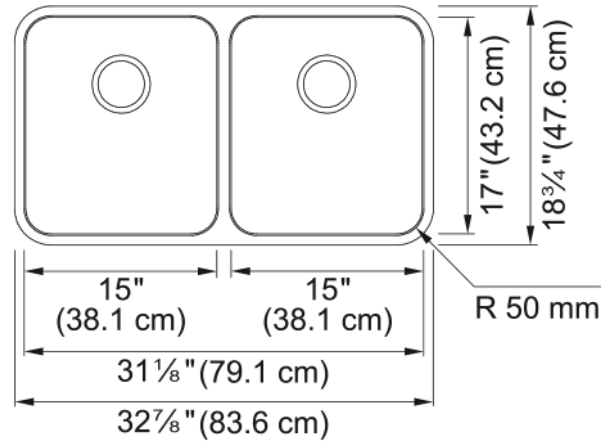

Grande Undermount Sink - GDX12031 | 122.0187.715

32.88-in. x 18.75-in. 18 Gauge Stainless Steel Double Bowl Kitchen Sink. The simplicity of shape, the functionality of a deep bowl and the convenience of wide corners for easy cleaning creates the perfect sink, the Grande series will meet your everyday kitchen needs. Commercial grade 18-gauge stainless steel, heat and sound insulation to reduce the sound of running water into the bowl and keep water warmer for longer are the details that make the difference in these Grande sinks.

Aspect

Sink type	Sink
Type of material	Stainless steel
Number of bowls	2
Color	Steel
Surface finish	Silk

Product Dimensions

Length (right to left)	32.913
Width (front to back)	18.74
Large bowl size: right to left	15
Large bowl size: front to back	17
Large bowl: depth	9
Small bowl size: right to left	15
Small bowl size: front to back	17
Small bowl: depth	9

Installation

Minimum cabinet size	36"
----------------------	-----

Product specifications

Installation type	Undermount
Drain hole	3 1/2"
Position of drainer	No drainer

Product identification

Product brand	FRANKE
Collection	Grande
Certified by	CSA