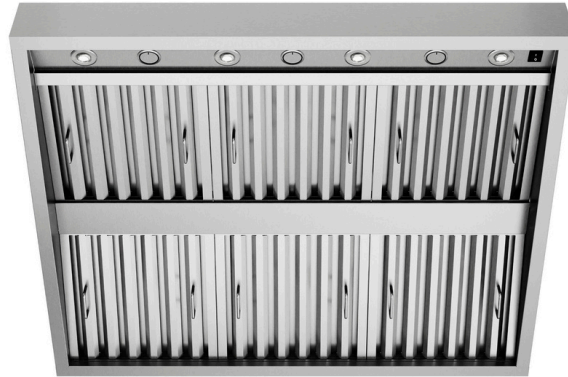

SPECIFICATIONS IN-DEPTH

GENERAL PROPERTIES

SKU	GOU1-42
Finish	Stainless Steel
# of Lights	4
# of Speeds	4
Airflow	800/1200/1600/2000
Duct Size (in.)	8 x2
Max CFM	2000
Outdoor Approved	Yes
Recirculating	No
Remote Blower	No

LIMITED WARRANTY

Warranty	3 year parts, life-time motor warranty

DIMENSIONS

Product Dimensions (in.)	41.625 in. W x 36 in. D x 17.75 in. H
Cutout Dimensions (in.)	42 in. W x 36.25 in. D x in. H

POWER / RATINGS

Amps	4.8
Voltage	120

CERTIFICATIONS

ETL Listed