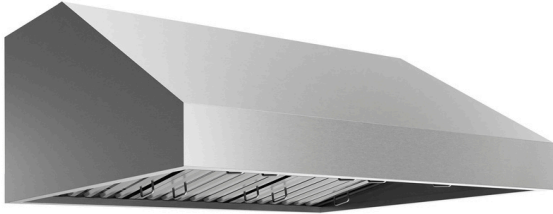

## INTRODUCTION

Luxury isn't meant to be desired - it's meant to be attainable. The ZLINE 42 in. Under Cabinet Outdoor Grill Hood (GOU1-42) is crafted for those who demand professional-grade results beyond the kitchen. Designed to integrate into any custom patio or outdoor setting, this powerful grill hood stands up to weather conditions while efficiently reducing smoke and odors. Whether hosting a backyard barbecue or an intimate alfresco dinner, achieve ZLINE Attainable Luxury® with ZLINE Grill Hoods.

## FEATURES & BENEFITS

**Expansive Ventilation Zone** - At 36 inches deep, ZLINE Grill Hoods help you conquer the art of open-air cooking thanks to large surface areas that help capture fast-rising smoke levels consistent with outdoor cooking devices