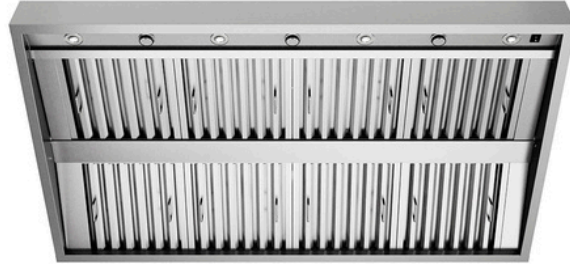

SPECIFICATIONS IN-DEPTH

GENERAL PROPERTIES

SKU	GOU2-60
Finish	Stainless Steel
# of Lights	4
# of Speeds	4
Airflow	800/1200/1600/2000
Duct Size (in.)	8 x2
Max CFM	2000
Outdoor Approved	Yes
Recirculating	No
Remote Blower	No

LIMITED WARRANTY

Warranty	3 year parts, life-time motor warranty

DIMENSIONS

Product Dimensions (in.)	59.625 in. W x 36 in. D x 17.75 in. H

POWER / RATINGS

Amps	4.8
Voltage	120

CERTIFICATIONS

ETL Listed