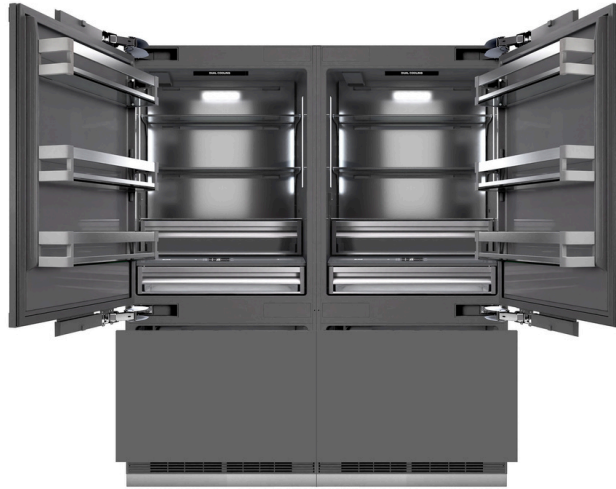

ZLINE
ATTAINABLE LUXURY®

PANELS NOT INCLUDED

INTRODUCTION

Luxury isn't meant to be desired - it's meant to be attainable. The ZLINE Autograph Edition 72 in. 39.6 cu. ft. Panel Ready French Door Built-In Bottom Freezer Refrigerator with Water Dispensers and Ice Makers with Graphite Gray Interior and Polished Gold Accents (GRBITZ-72-G) provides the ultimate upgrade to the center of your home by pairing premium dual cooling technology with enhanced storage capacity for multiple grocery items. Achieve ZLINE Attainable Luxury® excellence with innovative features designed to enhance your kitchen's cooling and freezing capability.

LED Illumination - Easily spot items inside both fridge compartments thanks to cool white LED interior lights along the walls and ceiling that illuminate when you open doors

Adjustable Shelves and Bins - Easily store larger items with 6 spill-resistant glass shelves and 6 door bins in the fridge compartment, as well as 4 full-extension drawers in the freezer

POWER / RATINGS

Dedicated Circuit	15A
Supply Voltage	120V/60Hz

CERTIFICATIONS

ETL Listed, Energy Star Certified, AB100 (also known as NSF or ANSI 61)

ZLINE Autograph Edition 72 in. 39.6 cu. ft. Panel Ready French Door Built-In Bottom Freezer Refrigerator with Water Dispensers and Ice Makers with Graphite Gray Interior and Polished Gold Accents (GRBITZ-72-G)

ZLINE
ATTAINABLE LUXURY®

SPECIFICATIONS IN-DEPTH

GENERAL PROPERTIES

SKU	GRBITZ-72-G
Finish	Polished Gold
Additional Temp Zone Control	30°F (-1 °C) - 41°F (5°C)
Capacity	39.6 cu. ft.
Decibels	43 dBA
Door Alarm	Yes
Door Bins	6
Door Style	French Door
Flex Drawer Capacity	2.2 cu. ft.
Freezer Capacity	11.2 cu. ft.
Freezer Door Style	Pull-Out Drawer
Freezer Drawer Bins	4
Ice Maker	Yes
Ice/Water Dispenser Location	Internal
Lights	8 LED (6 fridge, 2 freezer)
Number of Fridge Shelves	6
Mount Type	Built-In