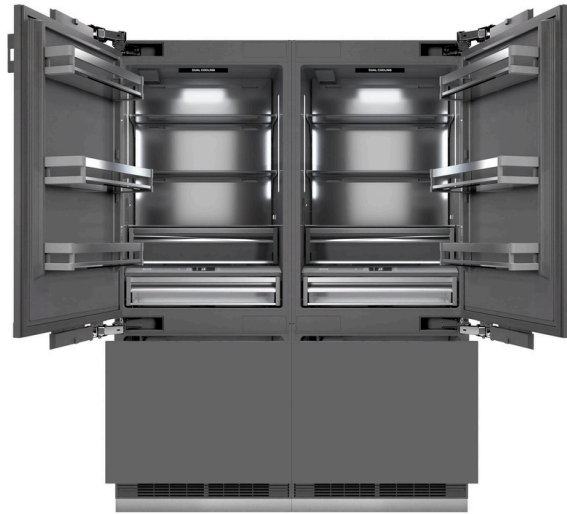

ZLINE Autograph Edition 60 in. 32.2 cu. ft. Panel Ready French Door Built-In Bottom Freezer Refrigerator with Water Dispenser and Ice Maker with Graphite Gray Interior and Champagne Bronze Accents (GRBIVZ-60-CB)

ZLINE
ATTAINABLE LUXURY®

*Trim Kit Included

INTRODUCTION

Luxury isn't meant to be desired - it's meant to be attainable. The ZLINE Autograph Edition 60 in. 32.2 cu. ft. Panel Ready French Door Built-In Bottom Freezer Refrigerator with Water Dispenser and Ice Maker with Graphite Gray Interior and Champagne Bronze Accents (GRBIVZ-60-CB) provides the ultimate upgrade to the center of your home by pairing premium dual cooling technology with enhanced storage capacity for multiple grocery items. Achieve ZLINE Attainable Luxury® excellence with innovative features designed to enhance your kitchen's cooling and freezing capability.

LED Illumination - Easily spot items inside both fridge compartments thanks to cool white LED interior lights along the walls and ceiling that illuminate when you open doors

Adjustable Shelves and Bins - Easily store larger items with 6 spill-resistant glass shelves and 6 door bins in the fridge compartment, as well as 4 full-extension drawers in the freezer

ZLINE
ATTAINABLE LUXURY®

SPECIFICATIONS IN-DEPTH

GENERAL PROPERTIES

SKU	GRBIVZ-60-CB
Finish	Champagne Bronze
Additional Temp Zone Control	30°F (-1 °C) - 41°F (5°C)
Capacity	32.2 cu. ft.
Decibels	43 dBA
Door Alarm	Yes
Door Bins	6
Door Style	French Door
Flex Drawer Capacity	5.4 cu. ft.
Freezer Capacity	9 cu. ft.
Freezer Door Style	Pull-Out Drawer
Freezer Drawer Bins	4
Ice Maker	Yes
Ice/Water Dispenser Location	Internal
Lights	8 LED (6 fridge, 2 freezer)
Number of Fridge Shelves	6
Mount Type	Built-In