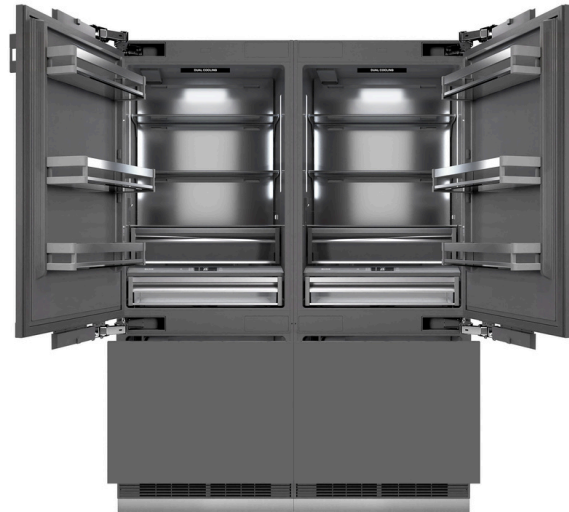

ZLINE Autograph Edition 60 in. 32.2 cu. ft. Panel Ready French Door Built-In Bottom Freezer Refrigerator with Water Dispenser and Ice Maker with Graphite Gray Interior and Polished Gold Accents (GRBIVZ-60-G)

ZLINE
ATTAINABLE LUXURY®

SPECIFICATIONS IN-DEPTH

GENERAL PROPERTIES

SKU	GRBIVZ-60-G
Finish	Polished Gold
Additional Temp Zone Control	30°F (-1 °C) - 41°F (5°C)
Capacity	32.2 cu. ft.
Decibels	43 dBA
Door Alarm	Yes
Door Bins	6
Door Style	French Door
Flex Drawer Capacity	5.4 cu. ft.
Freezer Capacity	9 cu. ft.
Freezer Door Style	Pull-Out Drawer
Freezer Drawer Bins	4
Ice Maker	Yes
Ice/Water Dispenser Location	Internal
Lights	8 LED (6 fridge, 2 freezer)
Number of Fridge Shelves	6
Mount Type	Built-In

DIMENSIONS

Product Dimensions (in.)	59.63 in. W x 23.31 in. D x 83.5 in. H
Product Weight (lbs.)	703

POWER / RATINGS

Dedicated Circuit	15A
Supply Voltage	120V/60Hz
Energy Consumption	1102 kWh/year

CERTIFICATIONS

ETL Listed, Energy Star Certified, AB100 (also known as NSF or ANSI 61)

LIMITED WARRANTY

Warranty Manufacturing Warranty - 2-year parts and labor warranty, 5-year parts-only for sealed system