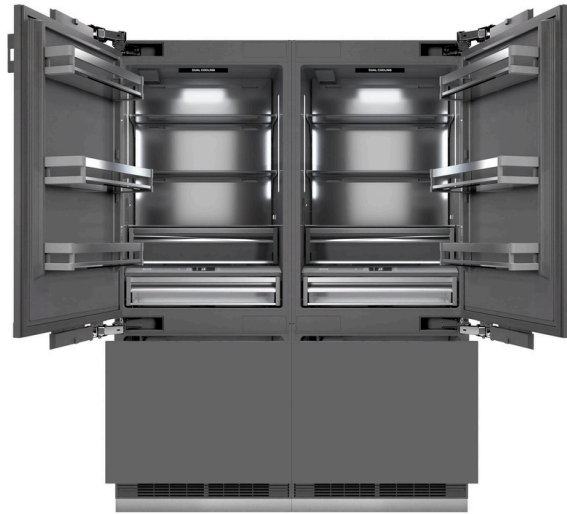

ZLINE Autograph Edition 60 in. 32.2 cu. ft. Panel Ready French Door Built-In Bottom Freezer Refrigerator with Water Dispenser and Ice Maker with Graphite Gray Interior and Matte Black Accents (GRBIVZ-60-MB)

ZLINE
ATTAINABLE LUXURY®

PANELS NOT INCLUDED

INTRODUCTION

Luxury isn't meant to be desired - it's meant to be attainable. The ZLINE Autograph Edition 60 in. 32.2 cu. ft. Panel Ready French Door Built-In Bottom Freezer Refrigerator with Water Dispenser and Ice Maker with Graphite Gray Interior and Matte Black Accents (GRBIVZ-60-MB) provides the ultimate upgrade to the center of your home by pairing premium dual cooling technology with enhanced storage capacity for multiple grocery items. Achieve ZLINE Attainable Luxury® excellence with innovative features designed to enhance your kitchen's cooling and freezing capability.

LED Illumination - Easily spot items inside both fridge compartments thanks to cool white LED interior lights along the walls and ceiling that illuminate when you open doors

Adjustable Shelves and Bins - Easily store larger items with 6 spill-resistant glass shelves and 6 door bins in the fridge compartment, as well as 4 full-extension drawers in the freezer

ZLINE
ATTAINABLE LUXURY®

SPECIFICATIONS IN-DEPTH

GENERAL PROPERTIES

SKU	GRBIVZ-60-MB
Finish	Matte Black
Additional Temp Zone Control	30°F (-1 °C) - 41°F (5°C)
Capacity	32.2 cu. ft.
Decibels	43 dBA
Door Alarm	Yes
Door Bins	6
Door Style	French Door
Flex Drawer Capacity	5.4 cu. ft.
Freezer Capacity	9 cu. ft.
Freezer Door Style	Pull-Out Drawer
Freezer Drawer Bins	4
Ice Maker	Yes
Ice/Water Dispenser Location	Internal
Lights	8 LED (6 fridge, 2 freezer)
Number of Fridge Shelves	6
Mount Type	Built-In