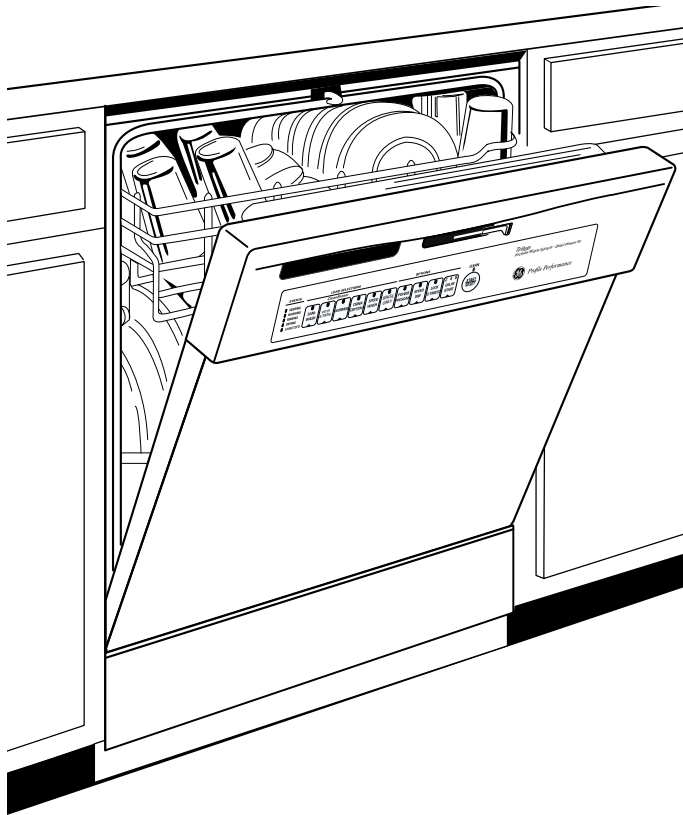

Profile Performance Series™

GSD5950DCC - GE Profile Performance™ Triton™ Built-In Dishwasher

Features and Benefits

- TriClean™ Wash System Provides Six Levels of Wash
- 100% Triple Water Filtration
- Dual Pumps
- Piranha™ Anti-Jamming Hard Food Disposer
- CleanSensor Technology
- Variable Cycle Selections: SaniWash, Pots&Pans, Normal Wash, China/Crystal , SpeedWash™ and Rinse Only
- Variable Options: Start/Reset, Power Pre-Soak, SpeedDry™ , Lock Pad and 2/4/8-Hr Delay Start
- Upper Rack with 2 Rows of Fold Down Tines
- Super Lower Rack with 4 Rows of Fold Down Tines
- SmartShelf with StemSafe
- Super Capacity Plus Silverware Basket with Two Cell Covers
- Rinse Aid Dispenser with Indicator
- QuietPower™ III Sound Insulation Package
- GE Profile™ QuietMotor; Active Vent and Quiet Water Valve
- Electronic Controls with 11 Touchpads and Cycle Progress Indicators
- Model GSD5950DCC - Bisque
- Model GSD5940DSS - Stainless Steel
- Model GSD5930DWW - White on white
- Model GSD5920DBB - Black on black
- Model GSD5910DAA - Almond on almond