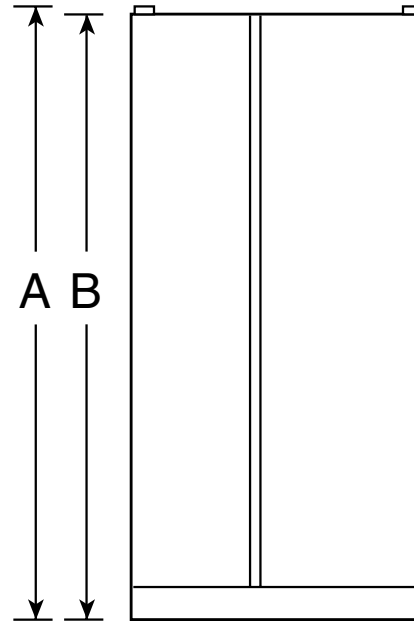

### Dimensions and Installation Information (in inches)

Overall Dimensions	Height to top of hinge (in.) <b>A</b>	67-1/2
	Height to top of case (in.) <b>B</b>	66-1/2
	Case depth without door (in.) <b>C†</b>	28
	Case depth less door handle (in.) <b>D†</b>	31-1/4
	Case depth with door handle (in.) <b>E†</b>	33-9/16
	Depth with fresh food door open 90° (in.) <b>F†</b>	49-3/8
	Width (in.) <b>G</b>	33-1/2
	Width with door open 90° inc. door handle (in.) <b>H</b>	35-15/16
Air Clearances	Each side (in.)	1/8
	Top (in.)	1
	Back (in.)	1