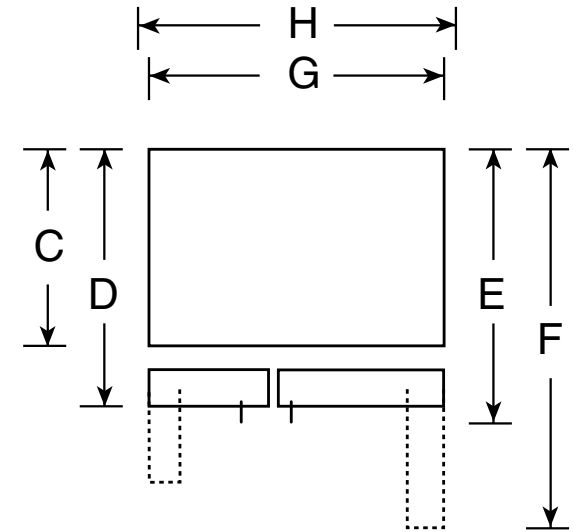

### Dimensions and Installation Information (in inches)

Overall Dimensions	Height to top of hinge (in.) <b>A</b>	67-1/2
	Height to top of case (in.) <b>B</b>	66-1/2
	Case depth without door (in.) <b>C†</b>	28
	Case depth less door handle (in.) <b>D†</b>	31-1/4
	Case depth with door handle (in.) <b>E†</b>	33-9/16
	Depth with fresh food door open 90° (in.) <b>F†</b>	49-3/8
	Width (in.) <b>G</b>	33-1/2
	Width with door open 90° inc. door handle (in.) <b>H</b>	35-15/16
Air Clearances	Each side (in.)	1/8
	Top (in.)	1
	Back (in.)	1

Top View

†Water hook-up fits in back air clearance when calculating installation depth.

If installed against a wall, allow clearance of 10-3/4" on freezer side to remove bin.

Clearance required to remove fresh food full-size pan without disassembling is 15".