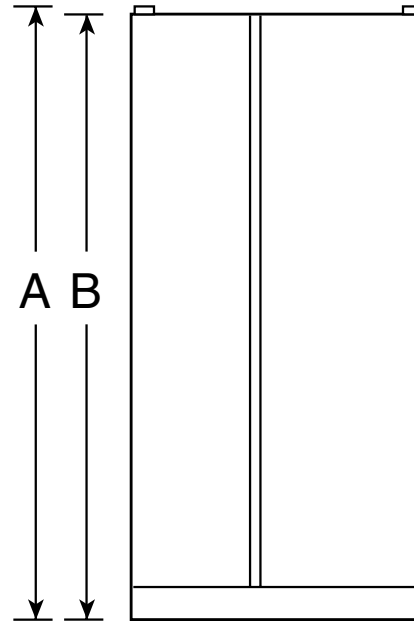

GSS22IFR

GE® 22.0 Cu. Ft. Side-By-Side Refrigerator with Dispenser

Dimensions and Installation Information (in inches)

Overall Dimensions	Height to top of hinge (in.) A	67-1/2
	Height to top of case (in.) B	66-1/2
	Case depth without door (in.) C†	28
	Case depth less door handle (in.) D†	31-1/4
	Case depth with door handle (in.) E†	33-9/16
	Depth with fresh food door open 90° (in.) F†	49-3/8
	Width (in.) G	33-1/2
	Width with door open 90° inc. door handle (in.) H	35-15/16
Air Clearances	Each side (in.)	1/8
	Top (in.)	1
	Back (in.)	1

Top View

†Water hook-up fits in back air clearance when calculating installation depth.

If installed against a wall, allow clearance of 10-3/4" on freezer side to remove bin.

Clearance required to remove fresh food full-size pan without disassembling is 15".