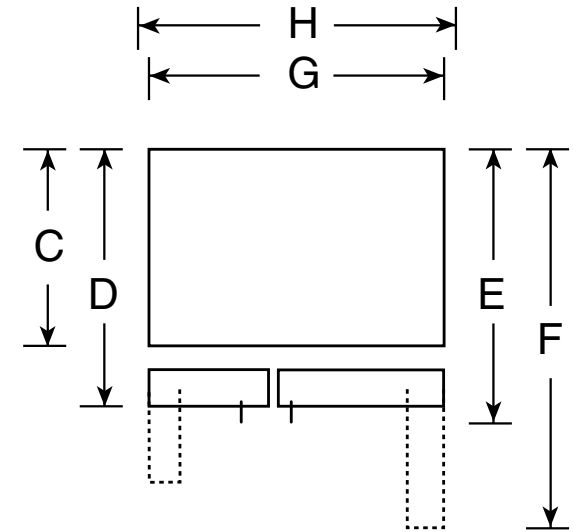

GSS22IFR

GE® 22.0 Cu. Ft. Side-By-Side Refrigerator with Dispenser

Dimensions and Installation Information (in inches)

Overall Dimensions	Height to top of hinge (in.) A	67-1/2
	Height to top of case (in.) B	66-1/2
	Case depth without door (in.) C†	28
	Case depth less door handle (in.) D†	31-1/4
	Case depth with door handle (in.) E†	33-9/16
	Depth with fresh food door open 90° (in.) F†	49-3/8
	Width (in.) G	33-1/2
	Width with door open 90° inc. door handle (in.) H	35-15/16
Air Clearances	Each side (in.)	1/8
	Top (in.)	1
	Back (in.)	1

Top View

†Water hook-up fits in back air clearance when calculating installation depth.

If installed against a wall, allow clearance of 10-3/4" on freezer side to remove bin.

Clearance required to remove fresh food full-size pan without disassembling is 15".

imagination at work

Listed by
Underwriters
Laboratories

Specification Created 1/05

310226

GSS22IFR

GE® 22.0 Cu. Ft. Side-By-Side Refrigerator with Dispenser

Features and Benefits

- Upfront Electronic Dial Temperature Controls - A simple turn of the knob regulates interior temperatures
- Adjustable Spill Proof Glass Shelves - Helps to contain spills for ease of cleaning
- Tall LightTouch! Dispenser - Delivers chilled water cubed ice or crushed ice at the slightest touch
- GE SmartWater™ Filtration System - Provides clean, fresh-tasting filtered ice and has a slim spacesaving design
- FrostGuard™ Technology - Protects frozen items from freezer burn by monitoring door openings and defrosting only when needed
- Sealed Vegetable / Fruit Crisper - Provides easy storage for your fruits and vegetables
- Sealed Deli Pan - Provides convenient storage for cheeses and luncheon meats
- Adjustable Gallon Door Bins - Make room for milk and other gallon-size containers
- Deluxe Quiet Design - Significantly reduces operating noise
- Model GSS22IFRWW - White on white
- Model GSS22IFRCC - Bisque on bisque
- Model GSS22IFRBB - Black on black