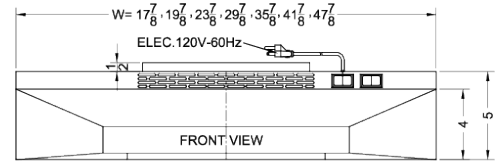

Easier setup with a pre-installed power cord and plug

Made in the USA

Product Features:

24" wide design	Designed for installation with 24" wide ranges and cooktops
Cord included	Includes a pre-installed 3' long power cord with a 3-pronged plug
Black finish	White, bisque, and stainless steel also available in same size
Convertible range hood	Use top or rear venting or convert into non-vented recirculating mode
Two-speed fan	Variable speed for more ventilation options
Light	Switchable light offers more convenience in your kitchen (bulb not included)
Aluminum-charcoal filter	Provides thorough filtering to help eliminate cooking odors
Made in the USA	Solidly constructed for years of use
More sizes available	Under cabinet hoods are available in 18", 20", 24", 30", 36", and select styles in 42" and 48"

H1624PTCRDBK Specifications:

Overview	
Height of Cabinet	5.0" (13 cm)
Width	24.0" (61 cm)
Depth	18.0" (46 cm)
Cabinet	Black
US Electrical Safety	UL
Amps	1.9
Voltage/Frequency	115 V AC/60 Hz
Weight	15.0 lbs. (7 kg)
Parts & Labor Warranty	1 Year
UPC	761101076409
Range Hood	
Installation	Under Cabinet
Venting	Convertible
Controls	Push Button
Number of Fan Speeds	2

MODEL NO.	WIDTH
H1618PTC	17 7/8"
H1620PTC	19 7/8"
H1624PTC	23 7/8"
H1630PTC	29 7/8"
H1636PTC	35 7/8"
H1642SSPTC	41 7/8"
H1648SSPTC	47 7/8"