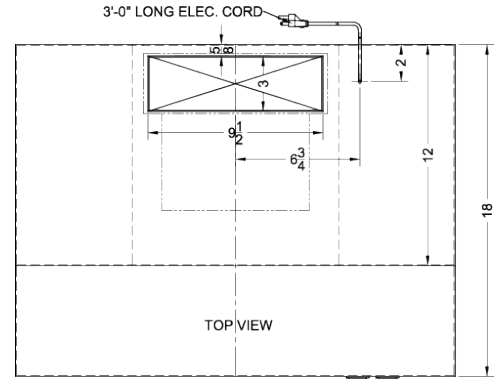

H1624PTCRDBK Specifications:

Overview	
Height of Cabinet	5.0" (13 cm)
Width	24.0" (61 cm)
Depth	18.0" (46 cm)
Cabinet	Black
US Electrical Safety	UL
Amps	1.9
Voltage/Frequency	115 V AC/60 Hz
Weight	15.0 lbs. (7 kg)
Parts & Labor Warranty	1 Year
UPC	761101076409
Range Hood	
Installation	Under Cabinet
Venting	Convertible
Controls	Push Button
Number of Fan Speeds	2

MODEL NO.	WIDTH
H1618PTC	17 7/8"
H1620PTC	19 7/8"
H1624PTC	23 7/8"
H1630PTC	29 7/8"
H1636PTC	35 7/8"
H1642SSPTC	41 7/8"
H1648SSPTC	47 7/8"