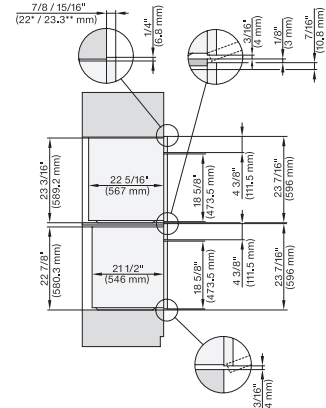

side view 30 inch Proud 650S, installation drawing, NA

7/8" – 22\* mm – Glas, 15/16" – 23.3\*\* mm – Edelstahl

installation 30 inch Proud 650S, installation drawing, NA

A – Cut-out (1 9/16" x 11 1/16" / 40 mm x 500 mm) in the bottom of the cabinet for power cord and ventilation, – Electrical and water supplies are recommended to be placed in adjacent cabinetry., Additional cabinet depth is required when placing the electrical and water supplies behind the appliance., E = Electric connection

7/8" – 22\* mm – Glas, 15/16" – 23.3\*\* mm – Edelstahl

## H 7263 BP 24" oven with clear text display, connectivity, and Self Clean.

H 6560 B + EBA 6808, H 6x60 BP + EBA 6808, H 6x00 BM, H 7xxx, EBA 78x8, Installation drawing, Flush inset, NA

A – Cut-out (4" x 28" / 100 mm x 720 mm) in the bottom of the cabinet for power cord and ventilation, – Electrical and water supplies are recommended to be placed in adjacent cabinetry, Additional cabinet depth is required when placing the electrical and water supplies behind the appliance, E = Electric connection

DGCxxx-1+EBAx8x8, H6560B+EBA6808, HxxxBP+EBAx8x8, Combi, Installation Drawing, Proud, Flush inset, NA

7/8" – 22\* mm – Glas, 15/16" – 23.3\*\* mm – Edelstahl

DGC6x6x(AM)+EBA6808, H6560B+EBA6808, H6x60BP+EBA6808, (DGC786x, H7x6xBP)+EBA7868, Combi, Installation drawing, Proud, NA