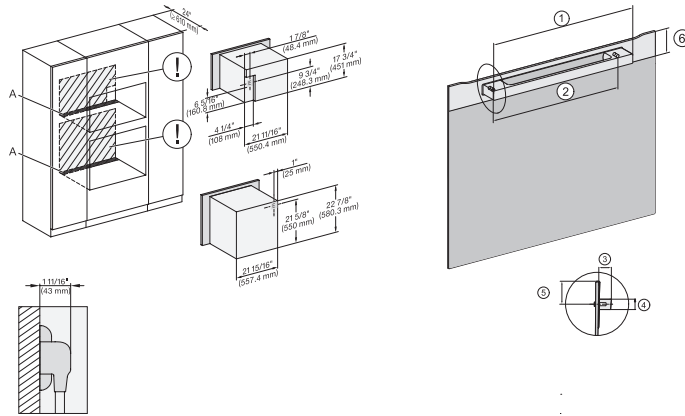

side view, Flush inset, combi, 650S, ESW  
7/8" – 22\* mm – Glass, 15/16" – 23.3\*\* mm – Stainless steel

Installation Flush inset, combi, DGC XXL 650S  
7/8" – 22\* mm – Glass, 15/16" – 23.3\*\* mm – Stainless steel, DGC: Minimum installation height 36" – 914 mm from floor to the device installation surface

Installation Flush inset, combi, 650S, 450S  
7/8" – 22\* mm – Glass, 15/16" – 23.3\*\* mm – Stainless steel, DGC: Minimum installation height 36" – 914 mm from floor to the device installation surface,

Installation Flush inset, combi, 650S, ESW  
7/8" – 22\* mm – Glass, 15/16" – 23.3\*\* mm – Stainless steel

## H 7263 BP

24" oven

with clear text display, connectivity, and Self Clean.

DGC7x4x(+EBA7848), H7x6x(+EBA7848), Installation, 30 Zoll, Proud, combi, XL, 650S

A – Cut-out (4" x 28" / 100 mm x 720 mm) in the bottom of the cabinet for power cord and ventilation, – Electrical and water supplies are recommended to be placed in adjacent cabinetry, Additional cabinet depth is required when placing the electrical and water supplies behind the appliance., E = Electric connection