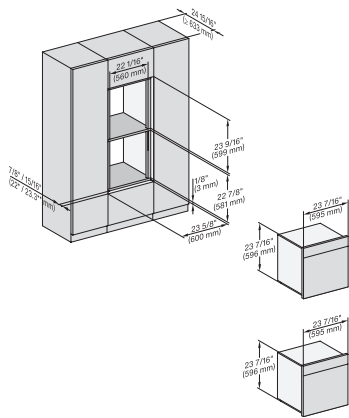

## H 7263 BP

24" oven

with clear text display, connectivity, and Self Clean.

installation Flush inset 650S, installation drawing, NA  
7/8" – 22\* mm – Glass, 15/16" – 23.3\*\* mm – Stainless steel

DGC786x(+EBA7848), H7x6xBP(+EBA7848), side view,  
30 Zoll, Flush inset, combi, XXL, 650S  
7/8" – 22\* mm – Glass, 15/16" – 23.3\*\* mm – Stainless steel

side view, Flush inset, combi, 650S, ESW  
7/8" – 22\* mm – Glass, 15/16" – 23.3\*\* mm – Stainless steel

Installation Flush inset, combi, DGC XXL 650S  
7/8" – 22\* mm – Glass, 15/16" – 23.3\*\* mm – Stainless steel, DGC: Minimum installation height 36" – 914 mm from floor to the device installation surface