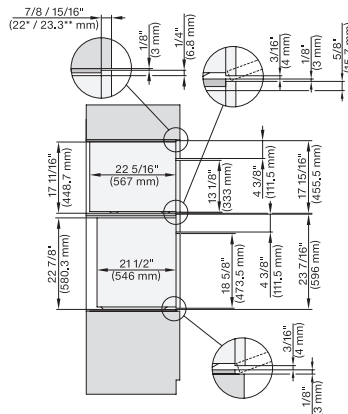

DGC6x00-1+EBA 6808, H 6560B+EBA 6808, H 6x60 BP+EBA6808, DGC7xxx, H7xxx, EBA78x8 Combi, Install. drawl., Flush inset, NA

7/8" – 22* mm – Glas, 15/16" – 23.3** mm – Edelstahl