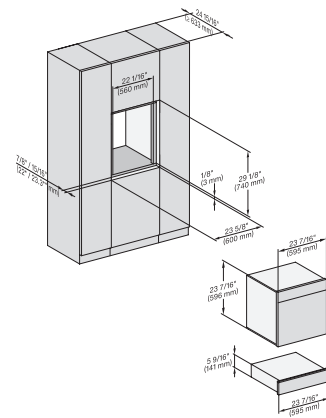

Installation Flush inset, combi, 650S, ESW
7/8" – 22* mm – Glass, 15/16" – 23.3** mm – Stainless steel