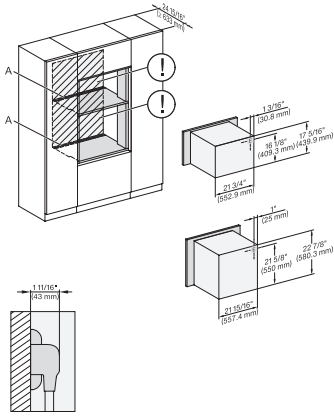

A – Cut-out (1 9/16" x 11 1/16" / 40 mm x 500 mm) in the bottom of the cabinet for power cord and ventilation, – Electrical and water supplies are recommended to be placed in adjacent cabinetry., Additional cabinet depth is required when placing the electrical and water supplies behind the appliance., E = Electric connection

side view 30 inch Proud 650S, installation drawing, NA

7/8" – 22\* mm – Glas, 15/16" – 23.3\*\* mm – Edelstahl

installation 30 inch Proud 650S, installation drawing, NA

A – Cut-out (1 9/16" x 11 1/16" / 40 mm x 500 mm) in the bottom of the cabinet for power cord and ventilation, – Electrical and water supplies are recommended to be placed in adjacent cabinetry., Additional cabinet depth is required when placing the electrical and water supplies behind the appliance., E = Electric connection

DGC6x00-1+EBA 6808, H 6560B+EBA 6808, H 6x60 BP+EBA6808, DGC7xxx, H7xxx, EBA78x8 Combi, Install. drawl., Flush inset, NA

7/8" – 22\* mm – Glas, 15/16" – 23.3\*\* mm – Edelstahl

H 6560 B + EBA 6808, H 6x60 BP + EBA 6808, H 6x00 BM + EBA 6808, H7xxx, EBA 78x8 Combi, Install drawing, Flush inset, NA

## H 7263 BP 24" oven with clear text display, connectivity, and Self Clean.

H 6560 B + EBA 6808, H 6x60 BP + EBA 6808, H 6x00 BM, H 7xxx, EBA 78x8, Installation drawing, Flush inset, NA

A – Cut-out (4" x 28" / 100 mm x 720 mm) in the bottom of the cabinet for power cord and ventilation, – Electrical and water supplies are recommended to be placed in adjacent cabinetry, Additional cabinet depth is required when placing the electrical and water supplies behind the appliance, E = Electric connection