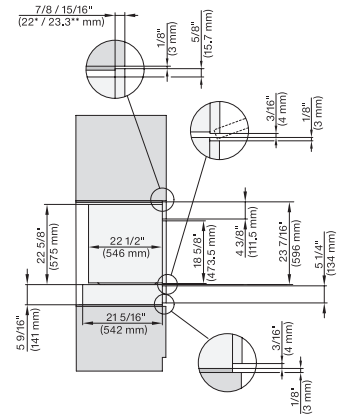

## H 7263 BP

24" oven

with clear text display, connectivity, and Self Clean.

installation Flush inset 650S, installation drawing, NA  
7/8" – 22\* mm – Glass, 15/16" – 23.3\*\* mm – Stainless steel

DGC786x(+EBA7848), H7x6xBP(+EBA7848), side view,  
30 Zoll, Flush inset, combi, XXL, 650S  
7/8" – 22\* mm – Glass, 15/16" – 23.3\*\* mm – Stainless steel

side view, Flush inset, combi, 650S, ESW  
7/8" – 22\* mm – Glass, 15/16" – 23.3\*\* mm – Stainless steel

Installation Flush inset, combi, DGC XXL 650S  
7/8" – 22\* mm – Glass, 15/16" – 23.3\*\* mm – Stainless steel, DGC: Minimum installation height 36" – 914 mm from floor to the device installation surface

Installation Flush inset, combi, 650S, 450S  
7/8" – 22\* mm – Glass, 15/16" – 23.3\*\* mm – Stainless steel, DGC: Minimum installation height 36" – 914 mm from floor to the device installation surface,

Installation Flush inset, combi, 650S, ESW  
7/8" – 22\* mm – Glass, 15/16" – 23.3\*\* mm – Stainless steel