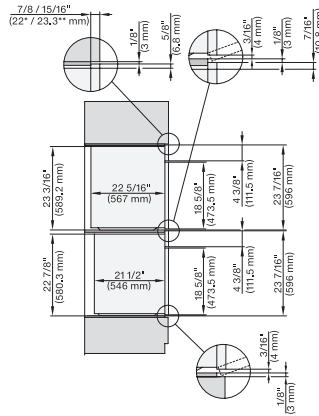

H 6560 B + EBA 6808, H 6x60 BP + EBA6808, H6x00BM + EBA6808, NA7000 Installation Combi, Installation drawing, Proud, NA

A – Cut-out (4" x 28" / 100 mm x 720 mm) in the bottom of the cabinet for power cord and ventilation, – Electrical and water supplies are recommended to be placed in adjacent cabinetry, Additional cabinet depth is required when placing the electrical and water supplies behind the appliance, E = Electric connection

## H 7263 BP

24" oven

with clear text display, connectivity, and Self Clean.

installation Flush inset 650S, installation drawing, NA  
7/8" – 22\* mm – Glass, 15/16" – 23.3\*\* mm – Stainless steel

DGC786x(+EBA7848), H7x6xBP(+EBA7848), side view,  
30 Zoll, Flush inset, combi, XXL, 650S  
7/8" – 22\* mm – Glass, 15/16" – 23.3\*\* mm – Stainless steel

side view, Flush inset, combi, 650S, ESW  
7/8" – 22\* mm – Glass, 15/16" – 23.3\*\* mm – Stainless steel

Installation Flush inset, combi, DGC XXL 650S  
7/8" – 22\* mm – Glass, 15/16" – 23.3\*\* mm – Stainless steel, DGC: Minimum installation height 36" – 914 mm from floor to the device installation surface

Installation Flush inset, combi, 650S, ESW  
7/8" – 22\* mm – Glass, 15/16" – 23.3\*\* mm – Stainless steel