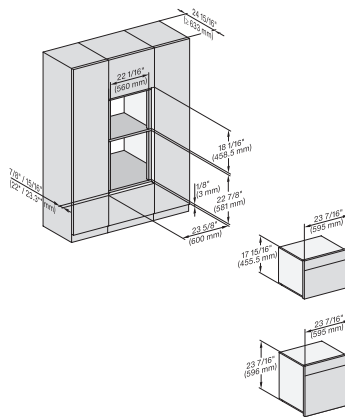

## H 7263 BP

24" oven

with clear text display, connectivity, and Self Clean.

installation Flush inset 650S, installation drawing, NA  
7/8" – 22\* mm – Glass, 15/16" – 23.3\*\* mm – Stainless steel

DGC786x(+EBA7848), H7x6xBP(+EBA7848), side view,  
30 Zoll, Flush inset, combi, XXL, 650S  
7/8" – 22\* mm – Glass, 15/16" – 23.3\*\* mm – Stainless steel

side view, Flush inset, combi, 650S, ESW  
7/8" – 22\* mm – Glass, 15/16" – 23.3\*\* mm – Stainless steel

Installation Flush inset, combi, DGC XXL 650S  
7/8" – 22\* mm – Glass, 15/16" – 23.3\*\* mm – Stainless steel, DGC: Minimum installation height 36" – 914 mm from floor to the device installation surface