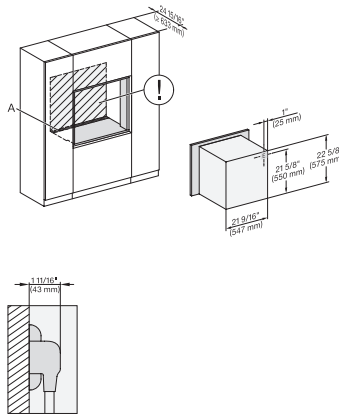

installation 30 inch Flush inset 650S, installation drawing, NA

A – Cut-out (1 9/16" x 11 1/16" / 40 mm x 500 mm) in the bottom of the cabinet for power cord and ventilation, – Electrical and water supplies are recommended to be placed in adjacent cabinetry., Additional cabinet depth is required when placing the electrical and water supplies behind the appliance., E = Electric connection