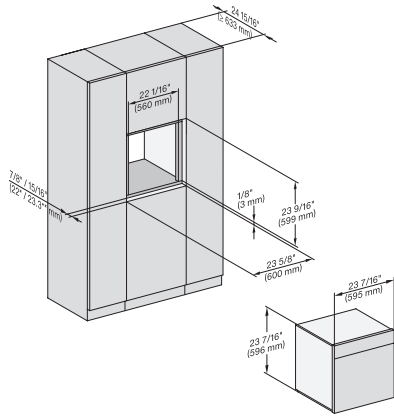

H 7263 BP

24" oven

with clear text display, connectivity, and Self Clean.

installation Flush inset 650S, installation drawing, NA
7/8" – 22* mm – Glass, 15/16" – 23.3** mm – Stainless steel