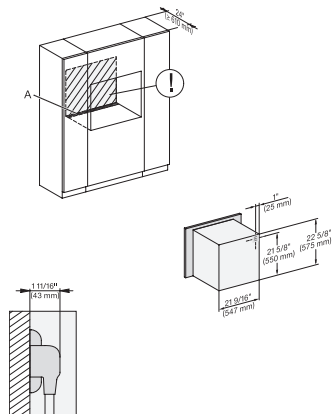

installation 30 inch Proud 650S, installation drawing, NA

A – Cut-out (1 9/16" x 11 1/16" / 40 mm x 500 mm) in the bottom of the cabinet for power cord and ventilation, – Electrical and water supplies are recommended to be placed in adjacent cabinetry., Additional cabinet depth is required when placing the electrical and water supplies behind the appliance., E = Electric connection