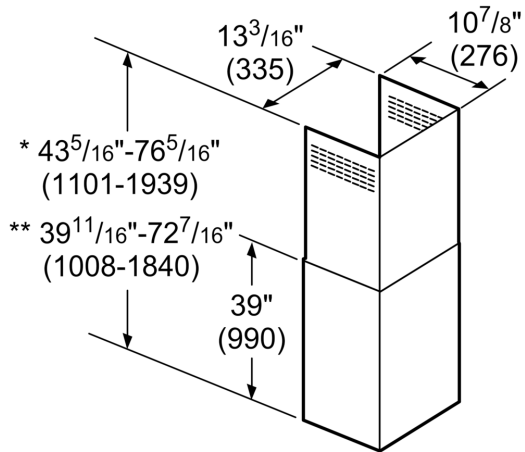

**Chimney extension
HCGEXT5UC**

Product group: Accessory
Brand: Bosch
Product name / series name:
SKU: HCGEXT5UC
Internal article number: 000000000011002370
EAN code: 4242002797854
Product Packaging Dimensions (HxWxD): 13.38 x 17.24 x 42.79
Net Weight: 22.000 lbs
Gross Weight: 25.000 lbs
Quantity per packing unit:
Standard number of units per pallet:
UPC code: 825225909750

Chimney extension HCGEXT5UC

- * Recirculating installation
- ** Ducted installation

measurements in inches (mm)