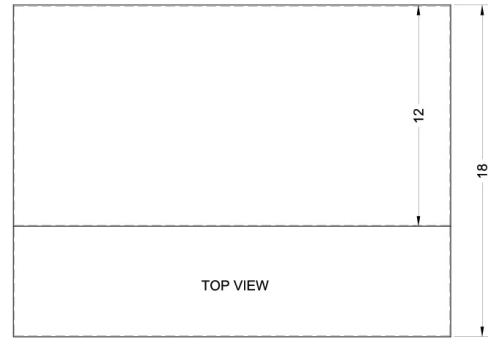

HSHELL30BK

5" x 30" x 18" (H x W x D)

30" wide shell hood in black

Highlights:

Made in the USA

30" wide shell hood to match 30" ranges

Black finish and contemporary styling

Product Features:

No electrical components	Shell hoods do not include light or fan
30 inch width	Designed to match 30 inch ranges; also available in 20, 24, and 36 inch widths
Black finish	White and stainless steel shell hoods also available in same size
Made in the USA	Solidly constructed for years of use
More sizes available	Additional sizes can be specially ordered (minimums apply)

HSHELL30BK Specifications:

Overview	
Nominal Width	30.0" (76 cm)
Nominal Depth	18.0" (46 cm)
Nominal Height	5.0" (13 cm)
Height of Cabinet	5.0" (13 cm)
Width	30.0" (76 cm)
Depth	18.0" (46 cm)
Cabinet	Black
Weight	10.0 lbs. (5 kg)
Parts & Labor Warranty	1 Year
UPC	761101088884

MODEL NO.	WIDTH
SHELL20	19 7/8"
SHELL24	23 7/8"
SHELL30	29 7/8"
SHELL36	35 7/8"
SHELL42SS	41 7/8"
SHELL48SS	47 7/8"