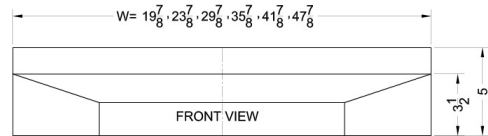

HSHELL30BK

5" x 30" x 18" (H x W x D)

30" wide shell hood in black

Highlights:

Made in the USA

30" wide shell hood to match 30" ranges

Black finish and contemporary styling

Product Features:

No electrical components	Shell hoods do not include light or fan
30 inch width	Designed to match 30 inch ranges; also available in 20, 24, and 36 inch widths
Black finish	White and stainless steel shell hoods also available in same size
Made in the USA	Solidly constructed for years of use
More sizes available	Additional sizes can be specially ordered (minimums apply)

HSHELL30BK Specifications:

Overview	
Nominal Width	30.0" (76 cm)
Nominal Depth	18.0" (46 cm)
Nominal Height	5.0" (13 cm)
Height of Cabinet	5.0" (13 cm)
Width	30.0" (76 cm)
Depth	18.0" (46 cm)
Cabinet	Black
Weight	10.0 lbs. (5 kg)
Parts & Labor Warranty	1 Year
UPC	761101088884

MODEL NO.	WIDTH
SHELL20	19 7/8"
SHELL24	23 7/8"
SHELL30	29 7/8"
SHELL36	35 7/8"
SHELL42SS	41 7/8"
SHELL48SS	47 7/8"