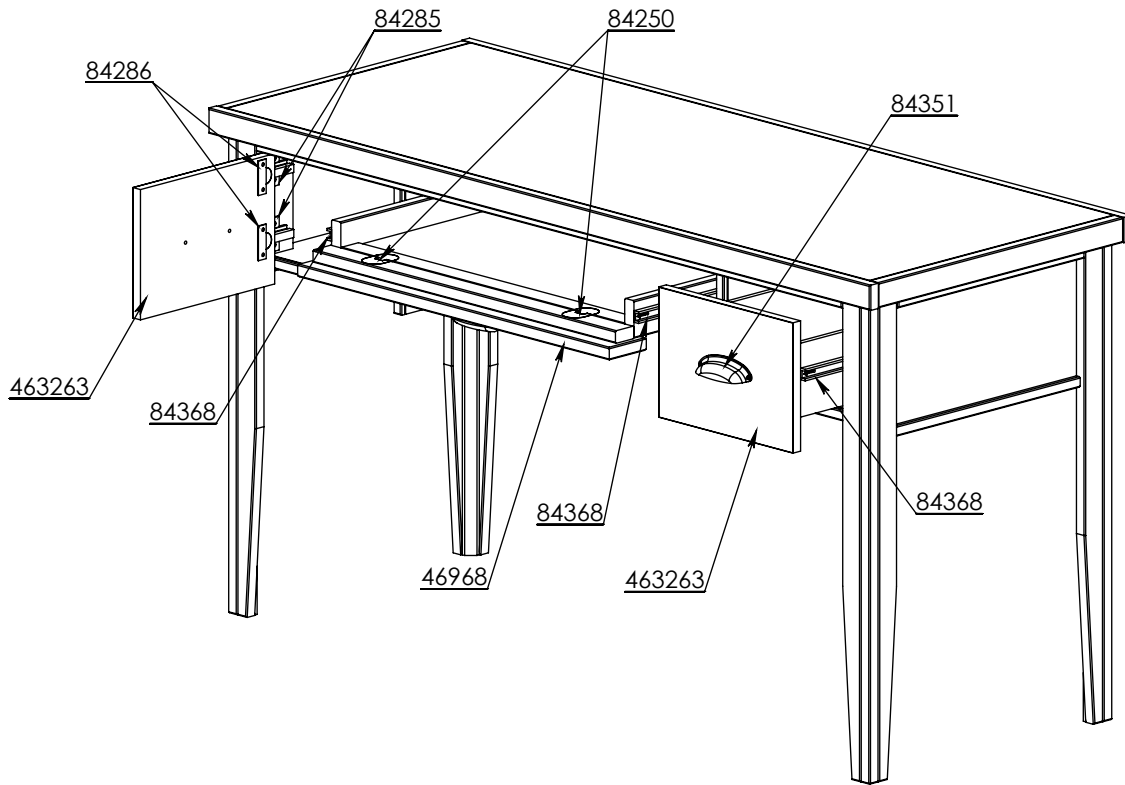

# Sellable Parts List

HT6210

Some Items In The List To The Right May Not Show In The Diagrams Below.

PART NUMBER	DESCRIPTION
84285	84285 Euro Hinge 25mm Base Plate
HT6210-DA-DM	HT6210 S/A Middle Pencil Drawer
46968	46968 Poplar Pencil Drawer Front
84250	84250 Butler Tray Hinge
84368	84368 12" Full Extension Drawer Glide
HT6210-DA-DR	HT6210 S/A Right Drawer
84368	84368 12" Full Extension Drawer Glide
HT6210-SA-DF	HT6210 Door / Drawer Front
463263	463263 Okoume MDF Drawer Front
HT6210-HA-R	HT6210 Hinged Door
HT6210-SA-DF	HT6210 Door / Drawer Front
463263	463263 Okoume MDF Drawer Front
84286	84286 Euro Hinge 25mm Door Mount
84367	84367 12" Full Extension Cabinet Glide
84612	84612 Right Ball Bearing Case Glide
84351	84351 Hermosa Oil Rubbed Bronze Pull