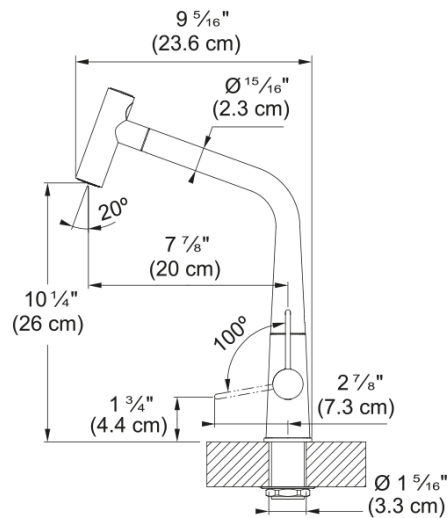

Icon Pull-Out Faucet - ICN-PO-CHR | 115.0690.303

14-in Single Handle Pull-Out Kitchen Faucet in Polished Chrome. Combining contemporary design inspired by nature and a host of wonderful features, the Franke Icon faucet is the perfect balance of aesthetics and functionality. The single-handle lever controls the water flow as needed with a simple movement. The high spout and sleek design with a 360-swivel spout offers plenty of space when working with large cookware. The pivoting spray head offers both stream and spray water flows. ADA and AB100 compliant.

Aspect

Spout type	L - spout
Color	Polished chrome
Type of material	Brass
Flexible pullout hose material	Nylon black
Spray head material	Brass

Product Dimensions

Faucet hole diameter	35 mm
Cartridge dimension	25 mm

Installation

Mounting type	Shank
Water supply hose connection	1/2"
Water supply hose length	450 mm

Product specifications

Pressure	High pressure
Faucet type	Spray
Faucet operation	Side lever
Faucet rotation	360°