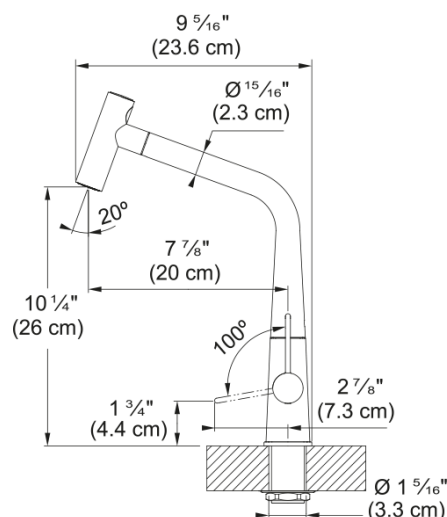

Icon Pull-Out Faucet - ICN-PO-MBK | 115.0690.401

14-in Single Handle Pull-Out Kitchen Faucet in Matte Black. Combining contemporary design inspired by nature and a host of wonderful features, the Franke Icon faucet is the perfect balance of aesthetics and functionality. The single-handle lever controls the water flow as needed with a simple movement. The high spout and sleek design with a 360-swivel spout offers plenty of space when working with large cookware. The pivoting spray head offers both stream and spray water flows. ADA and AB100 compliant.

Aspect

Spout type	L - spout
Color	Matte black
Type of material	Brass
Flexible pullout hose material	Nylon black
Spray head material	Brass

Product Dimensions

Faucet hole diameter	35 mm
Cartridge dimension	25 mm

Installation

Mounting type	Shank
Water supply hose connection	1/2"
Water supply hose length	450 mm

Product specifications

Pressure	High pressure
Faucet type	Spray
Faucet operation	Side lever
Faucet rotation	360°