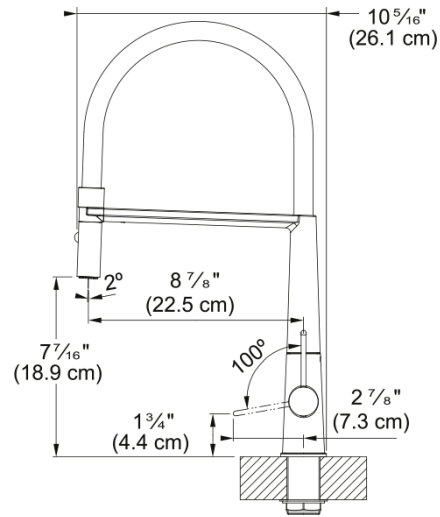

Icon Semi-Pro Faucet ICN-SP-MBK | 115.0690.402

18-in Single Handle Semi-Pro Kitchen Faucet in Matte Black. The epitome of contemporary style Icon's design brings a modern, opulent, yet relaxed look to your kitchen. Designed to make your life as easy as possible, the high spout make easy work of cleaning, even the largest items. A laminar aerator ensures the delivery of a clear, non-splashing water stream, with very little noise. A powerful direct spray for cleaning tough food remains and a gentle stream for simple cleaning tasks. ADA and AB100 compliant.

Aspect

Spout type	S - semi-professional
Color	Matte black
Type of material	Brass
Flexible pullout hose material	Silicon black
Spray head material	Brass

Product Dimensions

Faucet hole diameter	35 mm
Cartridge dimension	25 mm

Installation

Mounting type	Shank
Water supply hose connection	1/2"
Water supply hose length	600 mm

Product specifications

Pressure	High pressure
Faucet type	Spray
Faucet operation	Side lever
Faucet rotation	360°