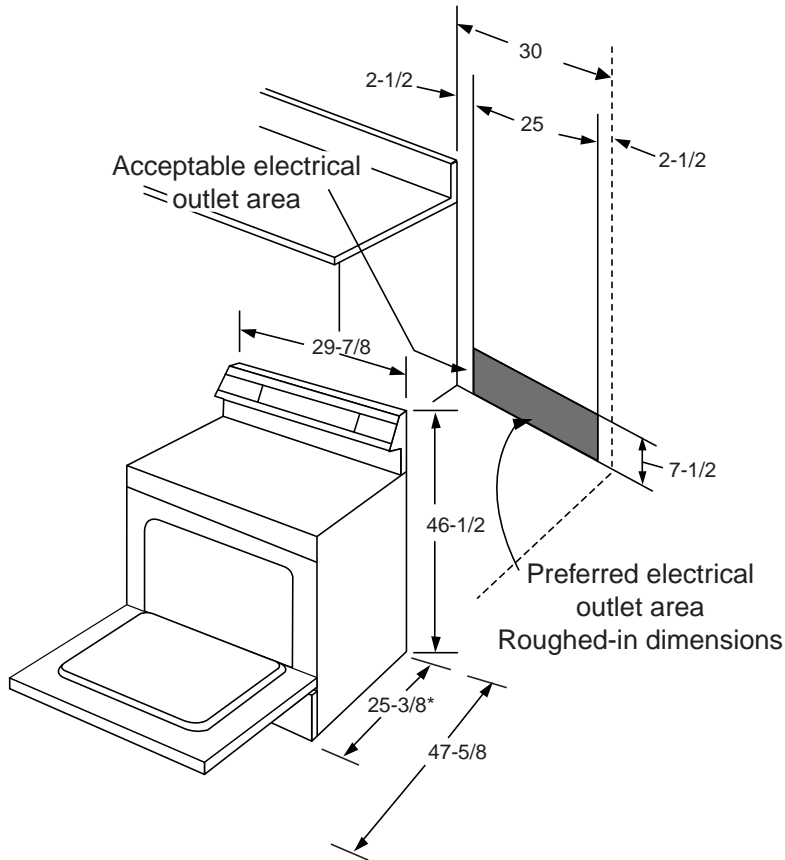

Profile Performance Series™

JB940ABAA—GE Profile Performance™ Spectra™ 30" Free-Standing QuickClean™ Electric Range

Dimensions and Installation Information (in inches)

*Dimension from wall to front of closed door handle is 27-3/8".

KW Rating	
240V	11.5
208V	8.6
Breaker Size	
40 Amps [†]	

[†]Note: Check local codes for required breaker size.

A properly grounded branch circuit with a 3 prong grounding type receptacle is required for GE ranges.

Receptacle Locations

Locally approved flexible service cord or conduit must be used because terminals are not accessible after range installation. See shaded area in drawing for location of electrical outlet box. Recommended outlet locations allow range to be installed directly against wall.

Note: Conforms to U.L. requirements for 0" spacing for adjacent walls below countertops. To reduce possibility of scorching of walls, it is recommended a minimum of 1-1/2" spacing be allowed from adjacent side walls to allow for possible extended, high-heat, no-load heating element operation.