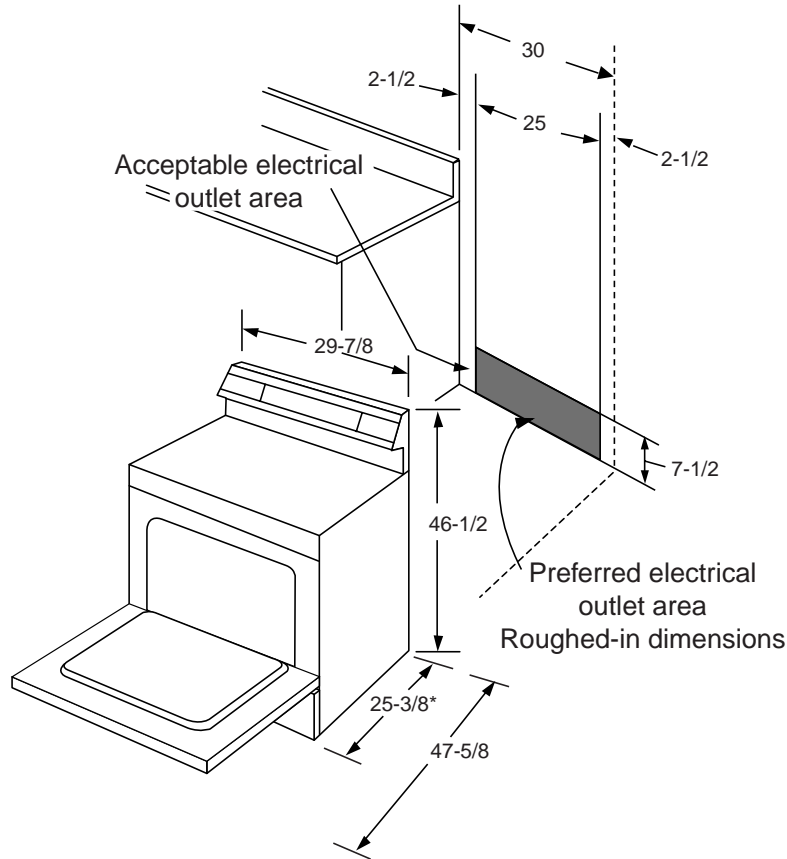

Profile™

JBP79CBCC—GE Profile™ Spectra™ 30" Free-Standing QuickClean™ Electric Range

Dimensions and Installation Information (in inches)

*Dimension from wall to front of closed door handle is 27-3/8".

KW Rating	
240V	11.0
208V	8.3
Breaker Size	
40 Amps [†]	

Note: Check local codes for required breaker size.

A properly grounded branch circuit with a 3 prong grounding type receptacle is required for GE ranges.

Receptacle Locations

Locally approved flexible service cord or conduit must be used because terminals are not accessible after range installation. See shaded area in drawing for location of electrical outlet box. Recommended outlet locations allow range to be installed directly against wall.

Note: Conforms to U.L. requirements for 0" spacing for adjacent walls below countertops. To reduce possibility of scorching of walls, it is recommended a minimum of 1-1/2" spacing be allowed from adjacent side walls to allow for possible extended, high-heat, no-load heating element operation.