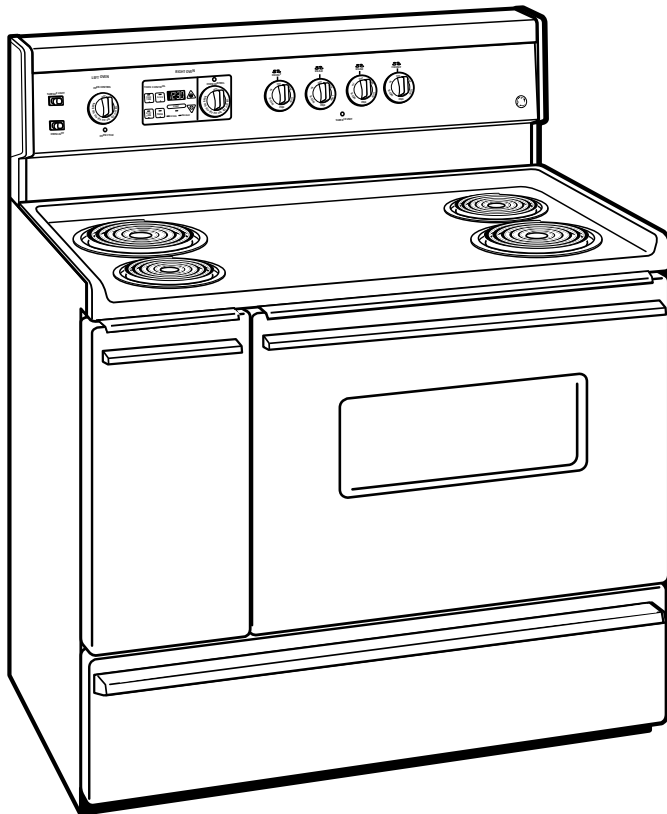

### Features and Benefits

- White on White Model
- Two 8" and Two 6" Heating Elements
- Chrome Removable One-Piece Drop Bowls
- Self-Cleaning Master Oven
- Standard Clean Companion Oven
- Electronic Clock and Minute Timer
- Automatic Oven Timer (Master Oven)
- 1 Master and 1 Companion Broiler Pan with Grid
- 2 Master and 1 Companion Oven Shelf
- Lift-Off Oven Door with Window on Master Oven
- Companion Oven Door is Side-Hinged
- Full-Width Fluorescent Cooktop Night Light
- Storage Drawer
- Model JCP67YWW—White on White