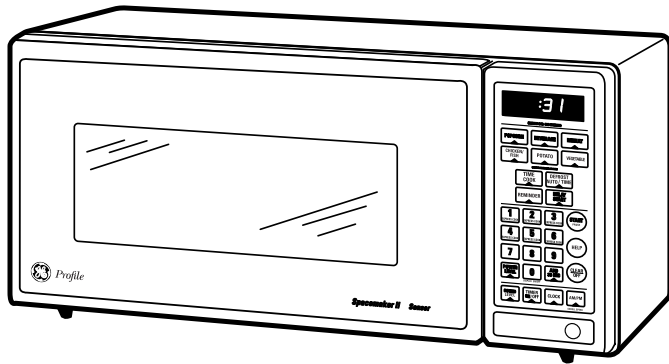

Profile™

JEM31WA - GE Profile™ Spacemaker II™ .9 Cu. Ft. Capacity Microwave Oven

Dimensions (in inches)

Exterior Dimensions* (in inches)	
W x H x D	23-25/32 x 11-3/16 x 12-9/32

*Height includes feet.

Note: Undercabinet Mounting Kit Pub. No. 4-A019-4 for Spacemaker II™ Microwave Oven is available at additional cost.

Note: Requires 120V electrical outlet.

.9 Accessory Trim Kit, JX827WN Cutout Dimensions (in inches)

Optional Accessory Trim Kits for .9 Microwave Ovens (Available at additional cost)

For a custom built-in appearance, this kit allows built-in installation of the Spacemaker II™ microwave oven into a wall or cabinet alone, and is U.L. approved for installation over a GE single electric wall oven. This kit should not be installed over a gas wall oven.

Note: 120V, 60-cycle, grounded power receptacle location optional on back within cabinet opening.

Installation Information: This information is not intended to be used for installing unit described. Before installing, consult installation instructions packed with product/kit for current dimensional data.

Features and Benefits

- 0.9 cu. ft. Oven Capacity
- 800 Watts[®]
- Sensor Cooking Controls for Popcorn, Beverage, Reheat, Chicken/Fish, Potato, Vegetable and Cook Pads
- Electronic Touch Controls
- Electronic Scrolling Display with Clock
- Time Cook I & II
- Express Cook with Instant On Controls
- Auto Defrost / Time Defrost
- Add 30 Seconds
- Delay / Start Reminder
- 10 Power Levels
- Child Lock Out
- Built-In or UnderCabinet Hanging Kit Available at Additional Cost
- Model JEM31WA—White on White
- Model JEM31GA—Black with Greystone Case
- Model JEM31SA—Stainless Steel