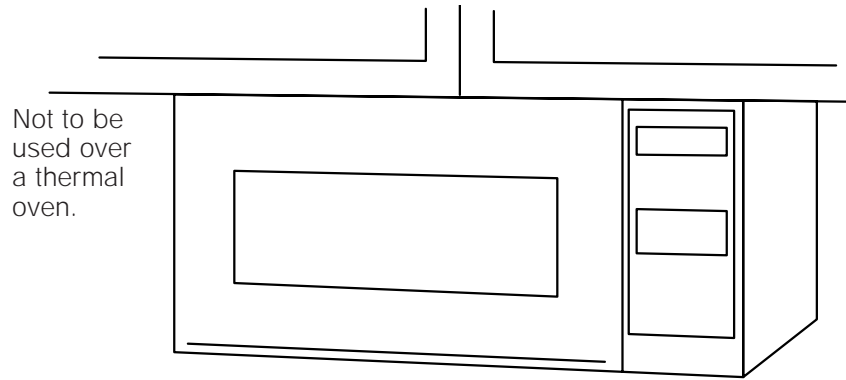

Profile™

JEM31WA - GE Profile™ Spacemaker II™ .9 Cu. Ft. Capacity Microwave Oven

Dimensions (in inches)

Exterior Dimensions* (in inches)	
W x H x D	23-25/32 x 11-3/16 x 12-9/32

*Height includes feet.

Note: Undercabinet Mounting Kit Pub. No. 4-A019-4 for Spacemaker II™ Microwave Oven is available at additional cost.

Undercabinet Installation: Install Spacemaker II™, Compact and Subcompact microwave ovens in just a few easy steps with the mounting template, which provides all the necessary measurements. (Installation may vary depending on cabinets.) These microwave ovens can be installed on practically any wood or metal cabinets.