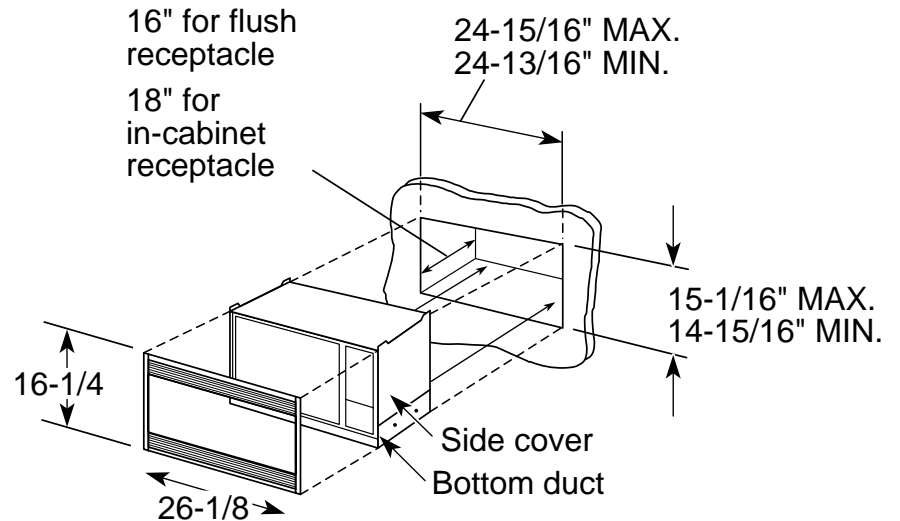

.9 Accessory Trim Kit, JX827WN Cutout Dimensions (in inches)

Optional Accessory Trim Kits for .9 Microwave Ovens (Available at additional cost)

For a custom built-in appearance, this kit allows built-in installation of the Spacemaker II™ microwave oven into a wall or cabinet alone, and is U.L. approved for installation over a GE single electric wall oven. This kit should not be installed over a gas wall oven.

Note: 120V, 60-cycle, grounded power receptacle location optional on back within cabinet opening.

Installation Information: This information is not intended to be used for installing unit described. Before installing, consult installation instructions packed with product/kit for current dimensional data.

For answers to your Monogram®, GE Profile Performance Series™, GE Profile™ or GE appliance questions, call GE Answer Center® service, 800.626.2000.