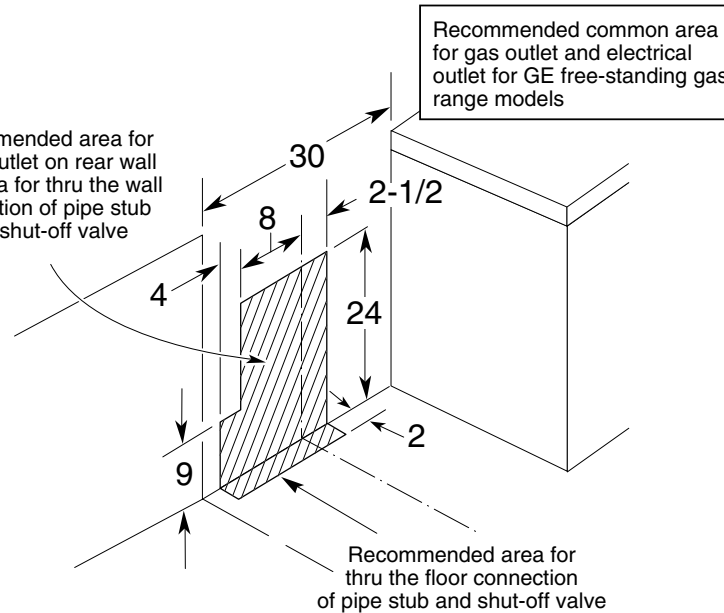

Profile™

JGB900BEF/CEF/WEF – GE Profile™ 30" Free-Standing Gas Range

Dimensions (in inches) and Installation Information

*Dimension From the wall to the front of the closed door handle is 29".

Recommended area for 120V outlet on rear wall and area for thru the wall connection of pipe stub and shut-off valve

Installation Information: Before installing, consult installation instructions packed with product for current dimensional data.

All GE ranges are equipped with an Anti-Tip device. The installation of this device is an important, required step in the installation of the range.

Profile™

JGB900BEF/CEF/WEF – GE Profile™ 30" Free-Standing Gas Range

Features and Benefits

- Self clean oven – Conveniently cleans the oven cavity without need of scrubbing.
- Super-large oven capacity – Provides an impressively large oven interior for cooking more dishes and large meals at once.
- Deep recessed cooktop – Designed with a recessed surface to help contain spills and making cleaning easy.
- QuickSet V oven controls – Features an easy to use design that allows you to set precise cooking temperatures.
- 15K power boil burner – Provides 15,000 BTUs of forceful heat for rapid boiling.
- Precise simmer burner – Offers a low setting of 600 BTUs, ensuring more temperature control for simmering.
- Continuous grates – Interlocking grates provide a flat, sturdy surface allowing easy movement of pans between burners.
- Certified Sabbath mode – Allows cooked foods to be kept warm in accordance with Kosher law.
- Model JGB900WEFWW – White on white
- Model JGB900BEFBB – Black on black
- Model JGB900CEFCC – Bisque on bisque