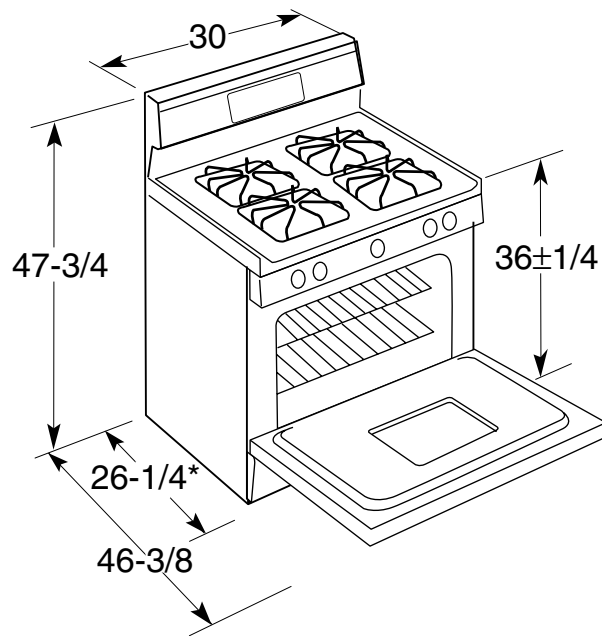

Profile™

JGB900BEF/CEF/WEF – GE Profile™ 30" Free-Standing Gas Range

Dimensions (in inches) and Installation Information

*Dimension From the wall to the front of the closed door handle is 29".

Recommended area for 120V outlet on rear wall and area for thru the wall connection of pipe stub and shut-off valve

Installation Information: Before installing, consult installation instructions packed with product for current dimensional data.

All GE ranges are equipped with an Anti-Tip device. The installation of this device is an important, required step in the installation of the range.

Profile™

JGB900BEF/CEF/WEF – GE Profile™ 30" Free-Standing Gas Range

Features and Benefits

- Self clean oven – Conveniently cleans the oven cavity without need of scrubbing.
- Super-large oven capacity – Provides an impressively large oven interior for cooking more dishes and large meals at once.
- Deep recessed cooktop – Designed with a recessed surface to help contain spills and making cleaning easy.
- QuickSet V oven controls – Features an easy to use design that allows you to set precise cooking temperatures.
- 15K power boil burner – Provides 15,000 BTUs of forceful heat for rapid boiling.
- Precise simmer burner – Offers a low setting of 600 BTUs, ensuring more temperature control for simmering.
- Continuous grates – Interlocking grates provide a flat, sturdy surface allowing easy movement of pans between burners.
- Certified Sabbath mode – Allows cooked foods to be kept warm in accordance with Kosher law.
- Model JGB900WEFWW – White on white
- Model JGB900BEFBB – Black on black
- Model JGB900CEFCC – Bisque on bisque