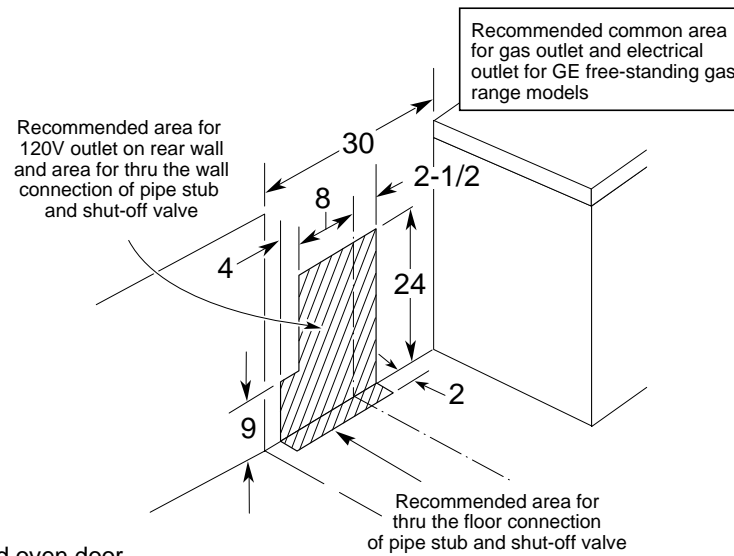

Profile™

JGBP79CEBCC – GE Profile Spectra™ 30" Free-Standing Self-Cleaning Gas Range with Warming Drawer

Dimensions (in inches) and Installation Information

Optional Gas Range Accessory Drip Pans for Sealed and Standard Burner Models

Electrical Rating: 120V, 60Hz, 5A

Installation Information: Before installing, consult installation instructions packed with product for current dimensional data.

Specification Revised 4/02

All GE ranges are equipped with an Anti-Tip device. The installation of this device is an important, required step in the installation of the range.