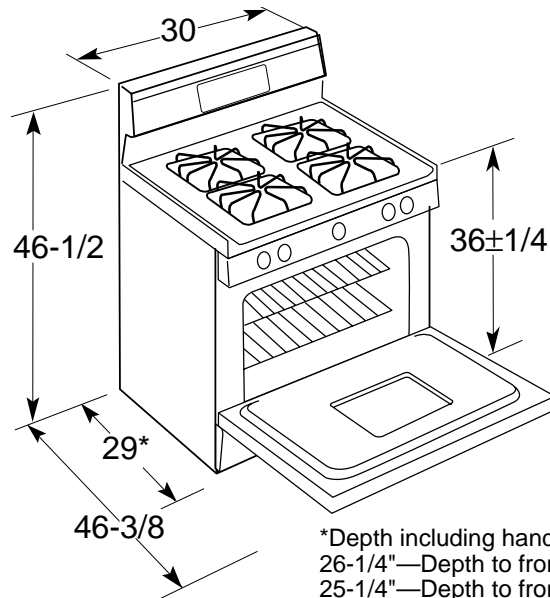

Profile™

JGBP79CEBCC – GE Profile Spectra™ 30" Free-Standing Self-Cleaning Gas Range with Warming Drawer

Dimensions (in inches) and Installation Information

Optional Gas Range Accessory Drip Pans for Sealed and Standard Burner Models