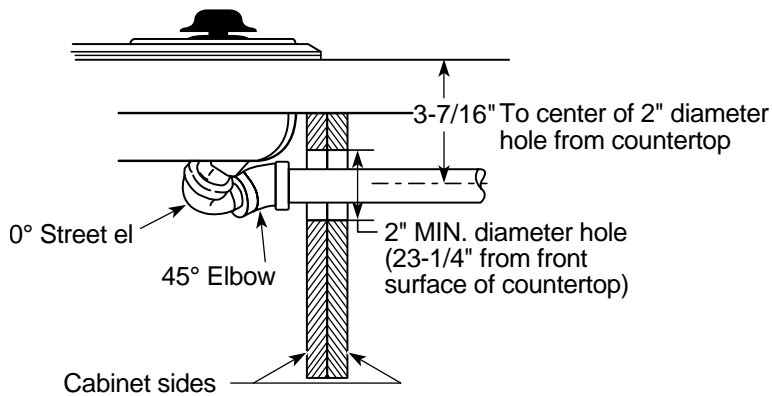

Standard Burner Gas Cooktop Installation Dimensions (in inches)

Specification Revised 11/99

Note: Oven is rated for use only under 30" gas (standard or sealed burner) and 30" electric (CleanDesign and Calrod®) cooktops. Excludes Induction Cooktops.

Installation Information: Before installing, consult installation instructions packed with wall oven and cooktop, or installation instructions [Pub. No. 31-10200] packed with product for current dimensional data.

For answers to your Monogram®,
GE Profile Performance Series™,
GE Profile™ or GE appliance questions, call
GE Answer Center® service, 800.626.2000.