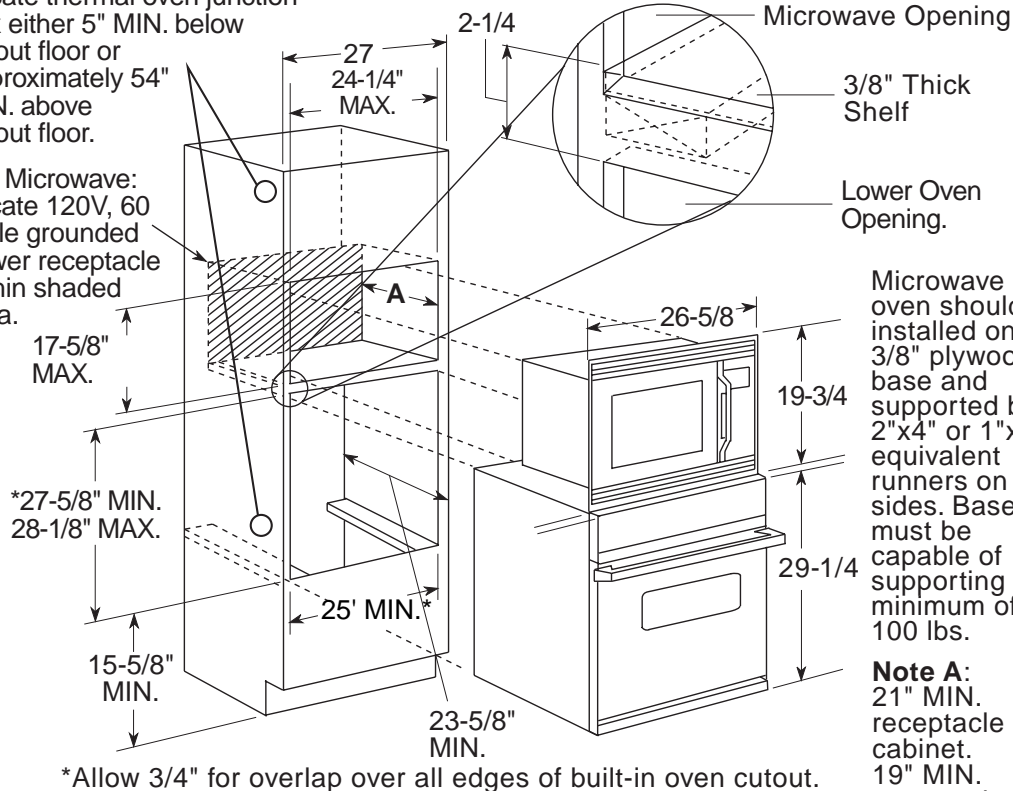

Profile Performance Series™

JK910CACC - GE Profile Performance™ 27" Single Wall Oven

Dimensions (in inches)

Locate thermal oven junction box either 5" MIN. below cutout floor or approximately 54" MIN. above cutout floor.

For Microwave: Locate 120V, 60 cycle grounded power receptacle within shaded area.

Note: Recommend approximately 1/4" gap between microwave trim and wall oven trim. (The 2-1/4" dimension should create a 1/4" gap.) Allow 1-1/2" for overlap of the Microwave Oven Kit Trim over all edges of the trim kit cutout.

Profile Performance Series™

JK910CACC - GE Profile Performance™ 27" Single Wall Oven

Dimensions (in inches)

Gas or electric cooktops may be installed over this oven.
See cooktop installation instructions for cutout size.
See label on top of oven for approved cooktop models