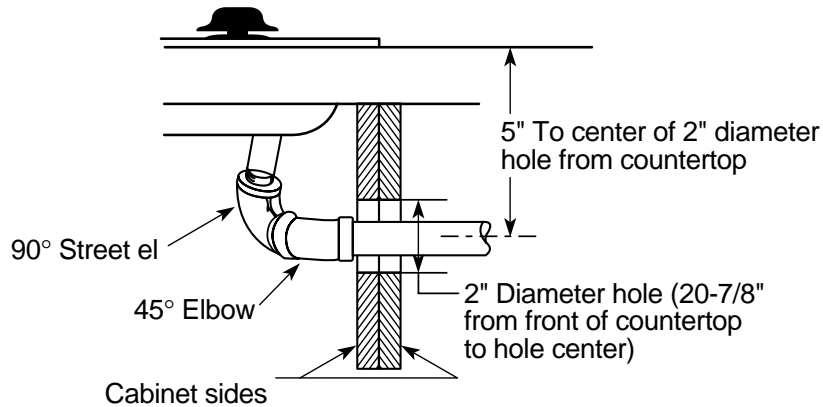

Profile Performance Series™

JK910CACC - GE Profile Performance™ 27" Single Wall Oven

Sealed Burner Gas Cooktop Installation Dimensions (in inches)