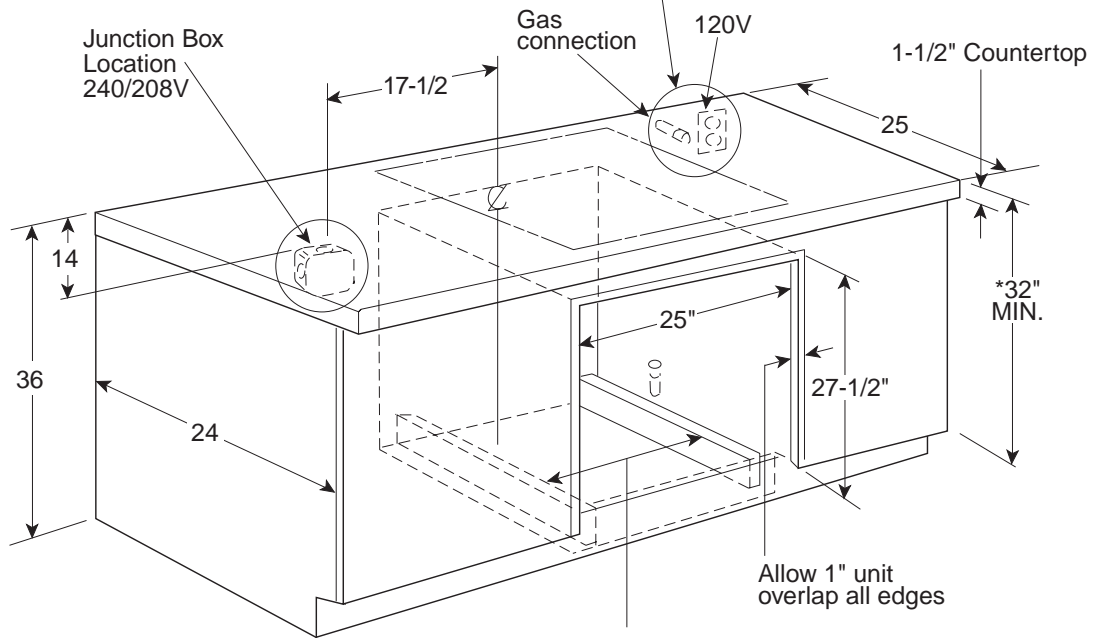

For Microwave: Locate 120V, 60 cycle grounded power receptacle within shaded area.

Note: Recommend approximately 1/4" gap between microwave trim and wall oven trim. (The 2-1/4" dimension should create a 1/4" gap.) Allow 1-1/2" for overlap of the Microwave Oven Kit Trim over all edges of the trim kit cutout.

Installation Information: Before installing, consult installation instructions packed with accessory trim kit, microwave oven and single oven for current dimensional data.

Microwave oven should be installed on a 3/8" plywood base and supported by 2"x4" or 1"x4" equivalent runners on all sides. Base must be capable of supporting a minimum of 100 lbs.

Profile Performance Series™

JK910CACC - GE Profile Performance™ 27" Single Wall Oven

Dimensions (in inches)

Gas or electric cooktops may be installed over this oven.
See cooktop installation instructions for cutout size.
See label on top of oven for approved cooktop models

Gas and electrical connections for gas cooktop must be located in an adjacent accessible location to the right

Use 2—2" x 4"s or equivalent runners spaced 19" apart (on inside surfaces) centered in opening & flush with top of toe plate