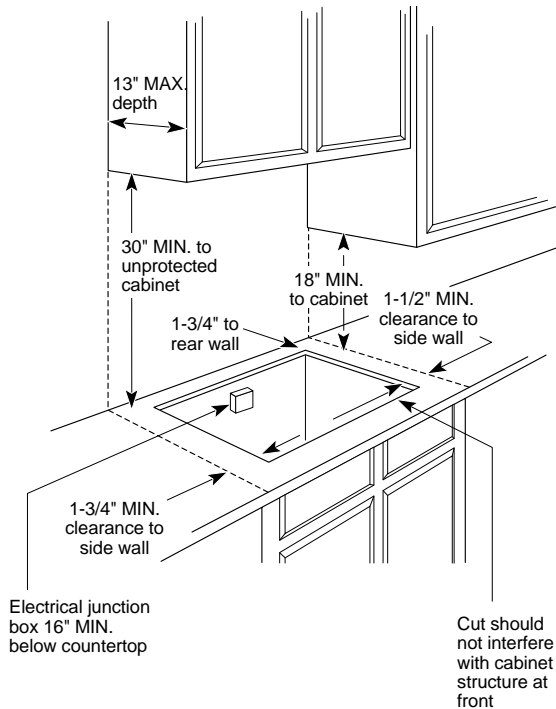

Profile Performance Series™

JP930AAAA—GE Profile Performance™ 30" CleanDesign Cooktop

Counter Installation (in inches)

Cooktop Dimensions (in inches)

KW Rating	
240V	8.1
208V	6.1
Breaker Size	
40 Amps†	

†Note: Check local codes for required breaker size

Note: If installed with a GE Telescopic Downdraft System, consult both cooktop and downdraft installation instructions packed with product before installing. Cooktop gas/electric supply may need to be re-routed to install downdraft. **A minimum 26" deep cabinet is required for this installation. Most standard cabinets are only 24" deep.**

Installation Information: Requires a 5" free area between the bottom of the cooktop to any combustible material, i.e., shelving. Free area not required when installing wall oven underneath cooktop. Refer to installation instructions. Requires an 18" minimum from cooktop to adjacent overhead cabinets. Units are furnished with a 48" flexible armored cable.