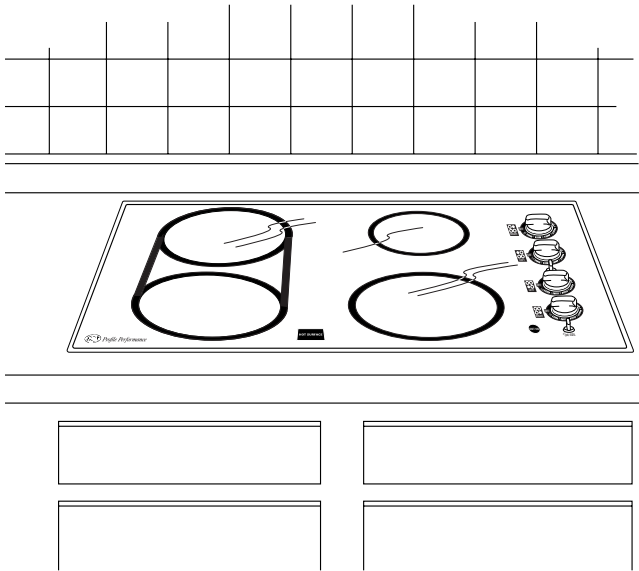

Before installing, consult installation instructions packed with product for current dimensional data. 36" CleanDesign cooktops are approved for use over GE 30" Single Wall Ovens only.

30" CleanDesign cooktops are approved for use over select GE 27" or 30" Single Wall Ovens.

Refer to cooktop and wall oven installation instructions packed with wall oven for current dimensional data.

For answers to your Monogram®, GE Profile Performance Series™, GE Profile™ or GE appliance questions, call GE Answer Center® service, 800.626.2000.

Profile Performance Series™

JP930AAAA—GE Profile Performance™ 30" CleanDesign Cooktop

Features and Benefits

- 30" Frameless Smooth-Surface Glass-Ceramic Cooktop
- 4 Ribbon Heating Elements
- One Dual 6 1/8" (2500W), Two 7" (1800W) with Bridge Element and One 6" (1200W) Ribbon Heating Elements
- 4 Hot Surface Indicator Lights
- Fingerprint and Scratch Resistant Patterned Glass Surface
- Model JP930SASS—Stainless Steel
- Model JP930WAWW—White on White
- Model JP930BABB—Black on Black
- Model JP930AAAA—Almond on Almond
- Model JP930CACC—Bisque
- Model JP930TBWW—True White