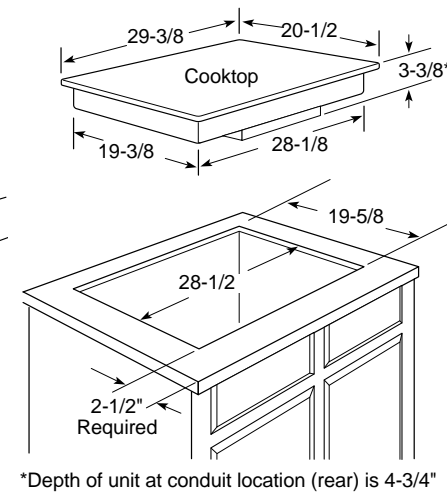

Profile Performance Series™

JP930AAAA—GE Profile Performance™ 30" CleanDesign Cooktop

Counter Installation (in inches)

Cooktop Dimensions (in inches)

KW Rating	
240V	8.1
208V	6.1
Breaker Size	
40 Amps†	

†Note: Check local codes for required breaker size

Note: If installed with a GE Telescopic Downdraft System, consult both cooktop and downdraft installation instructions packed with product before installing. Cooktop gas/electric supply may need to be re-routed to install downdraft. **A minimum 26" deep cabinet is required for this installation. Most standard cabinets are only 24" deep.**

Installation Information: Requires a 5" free area between the bottom of the cooktop to any combustible material, i.e., shelving. Free area not required when installing wall oven underneath cooktop. Refer to installation instructions. Requires an 18" minimum from cooktop to adjacent overhead cabinets. Units are furnished with a 48" flexible armored cable.